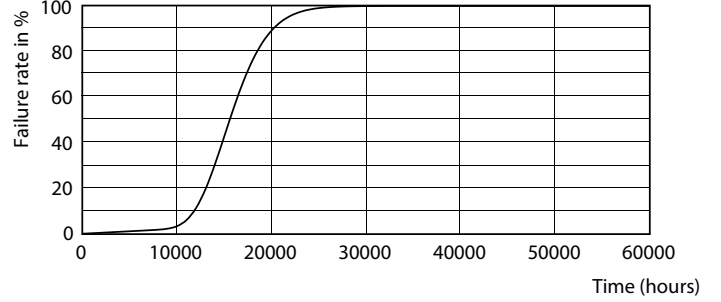

Essential LEDspot GU10

Fotometrik bilgi

ConradX Photometrics 4.3 Philips Lighting B.V. Page: 1/1

Accent Lighting Spots - ESS LEDspots 50W GU10 840 36D ND TR

Kullanım Ömrü

Lumen Maintenance Diagram - ESS LEDspots 50W GU10 840 36D ND TR