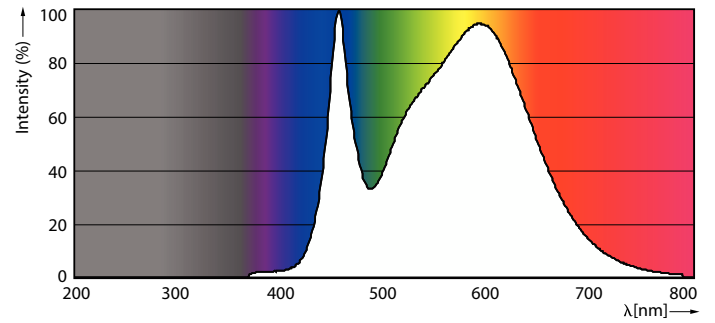

Boyutlu çizim

Product	D	C
ESS LEDspots 50W GU10 840 36D ND TR	50 mm	54 mm

Fotometrik bilgi

Light Distribution Diagram - ESS LEDspots 50W GU10 840 36D ND TR

Spectral Power Distribution Colour - ESS LEDspots 50W GU10 840 36D ND TR