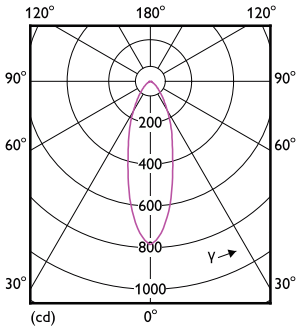

Boyutlu çizim

Product	D	C
ESS LEDspots 50W GU10 840 36D ND TR	50 mm	54 mm

Fotometrik bilgi

Light Distribution Diagram - ESS LEDspots 50W GU10 840 36D ND TR

Spectral Power Distribution Colour - ESS LEDspots 50W GU10 840 36D ND TR