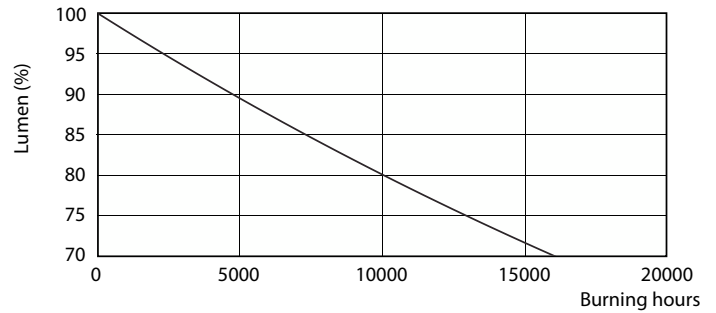

Life Expectancy Diagram - LEDtube HO 1200mm 20W 765 T8 AP I G

Lumen Maintenance Diagram - LEDtube HO 1200mm 20W 765 T8 AP I G