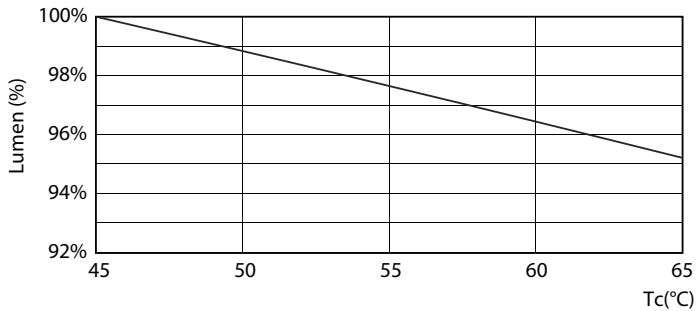

Lumen Maintenance Diagram - LEDtube HO 1200mm 20W 765 T8 AP I G