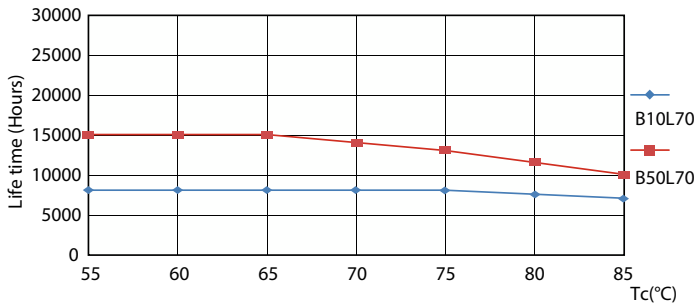

Life Expectancy Diagram - LEDtube HO 1200mm 20W 765 T8 AP I G