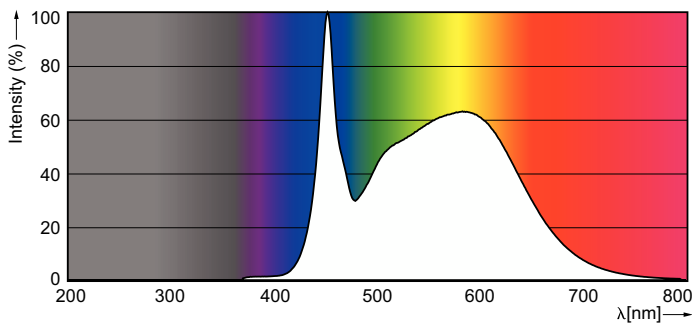

Photometric data

Spectral Power Distribution Colour - 24T5HO/46-850/IF35/P/DIM 10/1

General uniform lighting - 24T5HO/46-850/IF35/P/DIM 10/1