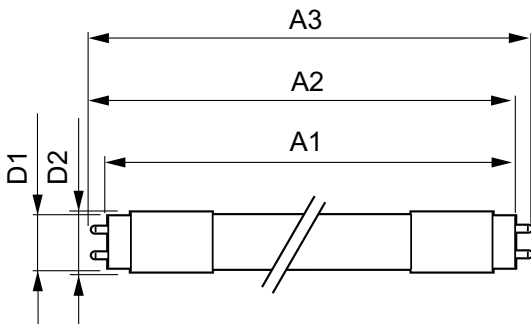

### Product data

General Information		Color rendering index (CRI)		82
Cap-Base	G5 [G5]	LLMF At End Of Nominal Lifetime (Nom)		70 %
Nominal lifetime	50,000 hour(s)	Operating and Electrical		
Switching Cycle	50,000	Line Frequency	40000-80000 Hz	
Lighting Technology	LED	Input Frequency	40000-80000 Hz	
EU RoHS compliant	Yes	Power Consumption	24 W	
Light Technical		Lamp Current (Max)	600 mA	
Color Code	850 [CCT of 5000K]	Lamp Current (Min)	400 mA	
Beam Angle (Nom)	140 degree(s)	Wattage Equivalent	54 W	
Luminous Flux	3,500 lm	Starting Time (Nom)	0.5 s	
Color Designation	Daylight	Warm-up time to 60% light	0.5 s	
Correlated Color Temperature (Nom)	5000 K	Power Factor (Fraction)	0.9	
Luminous Efficacy (rated) (Nom)	145.00 lm/W	Voltage (Nom)	39-64 V	
Color Consistency	<5			

# InstantFit (UL Type-A) T5

UL Type	UL Type A
<b>Temperature</b>	
Ambient temperature range	-4 °F to 113 °F
T-Case Maximum (Nom)	113 °F
<b>Controls and Dimming</b>	
Dimmable	Yes
<b>Mechanical and Housing</b>	
Bulb Finish	Frosted
Bulb Material	Plastic
Product Length	47-1/4 inch
Bulb Shape	T5
<b>Approval and Application</b>	
Energy Saving Product	Yes
Approval Marks	UL certificate RoHS compliance DLC compliance

Energy Consumption kWh/1000 h	- kWh
Energy Certifications	DLC Standard
<b>Application Conditions</b>	
can it be used in closed luminaires	Yes
<b>Product Data</b>	
Order product name	24T5HO/46-850/IF35/P/DIM 10/1
Full product name	24T5HO/46-850/IF35/P/DIM 10/1
Order code	467159
Material Nr. (12NC)	929001284004
Numerator - Quantity Per Pack	1
EAN/UPC - Product/Case	046677467159
Numerator - Packs per outer box	10
EAN/UPC - Case	50046677467154

## Dimensional drawing

Product	D1	D2	A1	A2	A3
24T5HO/46-850/IF35/P/DIM 10/1	5/8 inch	3/4 inch	45-3/16 inch	45-1/2 inch	45-3/4 inch