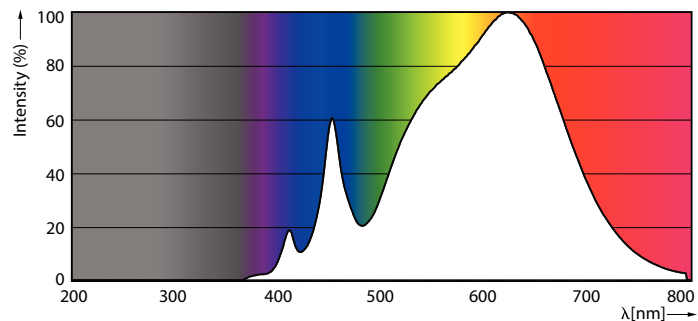

Product data

General Information	
Cap-Base	E26 [Single Contact Medium Screw]
Nominal lifetime	25,000 hour(s)
Switching Cycle	50,000
Lighting Technology	LED
EU RoHS compliant	Yes

Light Technical	
Color Code	930 [CCT of 3000K]
Beam Angle (Nom)	25 degree(s)
Luminous Flux	1,200 lm
Luminous Intensity (Nom)	6,000 cd
Color Designation	White (WH)
Correlated Color Temperature (Nom)	3000 K
Luminous Efficacy (rated) (Nom)	70 lm/W
Color Consistency	<6
Color rendering index (CRI)	90
LLMF At End Of Nominal Lifetime (Nom)	70 %

Dimensional drawing

Product	D	C
17PAR38/EXPERTCOLOR RETAIL/F25/930/DIM	4-3/4 inch	5-5/16 inch

Photometric data

Spectral Power Distribution Colour - 17PAR38/EXPERTCOLOR RETAIL/
F25/930/DIM

Accent Lighting Spots - 17PAR38/EXPERTCOLOR RETAIL/F25/930/DIM