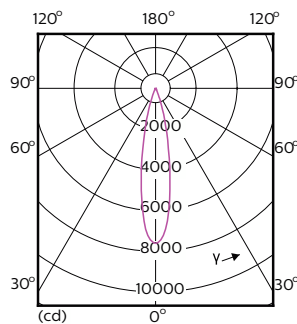

Product data

General Information	
Cap-Base	E26 [Single Contact Medium Screw]
Nominal lifetime	25,000 hour(s)
Switching Cycle	50,000
Lighting Technology	LED
EU RoHS compliant	Yes

Light Technical	
Color Code	930 [CCT of 3000K]
Beam Angle (Nom)	25 degree(s)
Luminous Flux	1,200 lm
Luminous Intensity (Nom)	6,000 cd
Color Designation	White (WH)
Correlated Color Temperature (Nom)	3000 K
Luminous Efficacy (rated) (Nom)	70 lm/W
Color Consistency	<6
Color rendering index (CRI)	90
LLMF At End Of Nominal Lifetime (Nom)	70 %

Dimensional drawing

Product	D	C
17PAR38/EXPERTCOLOR RETAIL/F25/930/DIM	4-3/4 inch	5-5/16 inch

Photometric data

Spectral Power Distribution Colour - 17PAR38/EXPERTCOLOR RETAIL/
F25/930/DIM

Accent Lighting Spots - 17PAR38/EXPERTCOLOR RETAIL/F25/930/DIM