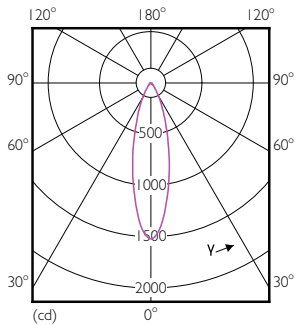

MASTER LEDspot PAR

Fotometriai adatok

Light Distribution Diagram - MAS LEDspot CLA D 6-50W 827 PAR20 25D