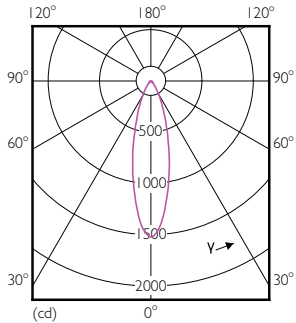

MASTER LEDspot PAR

Fotometriska data

Light Distribution Diagram - MAS LEDspot CLA D 6-50W 827 PAR20 25D