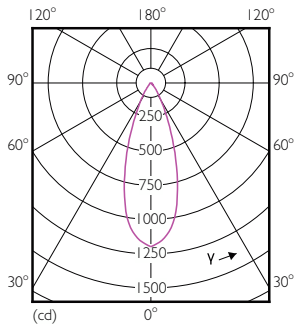

MASTER LEDspot PAR

Fotometriska data

Light Distribution Diagram - MAS LEDspot CLA D 6-50W 827 PAR20 40D