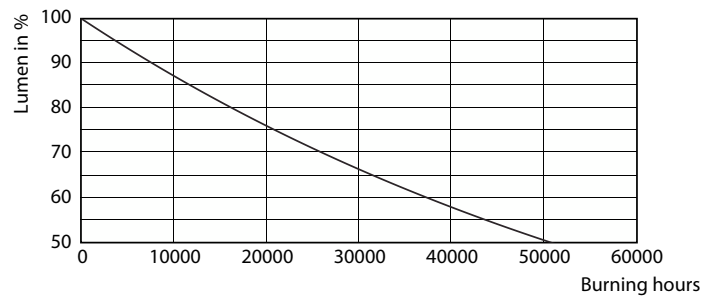

Lumen Maintenance Diagram - MAS LEDspot CLA D 6-50W 827 PAR20 40D