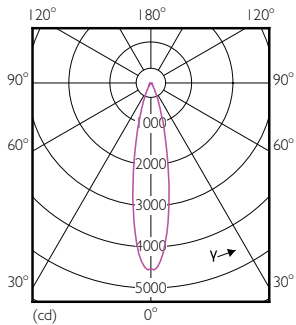

Måttskiss

Product	D	C
MAS LEDspot CLA D 13-100W 827 PAR38 25D	122 mm	134 mm

Fotometriska data

Accent Lighting Spots - MAS LEDspot CLA D 13-100W 827 PAR38 25D

Spectral Power Distribution Colour - MAS LEDspot CLA D 13-100W 827 PAR38 25D

MASTER LEDspot PAR

Fotometriska data

Light Distribution Diagram - MAS LEDspot CLA D 13-100W 827 PAR38 25D

Livslängd

Life Expectancy Diagram - MAS LEDspot CLA D 13-100W 827 PAR38 25D

Lumen Maintenance Diagram - MAS LEDspot CLA D 13-100W 827 PAR38 25D