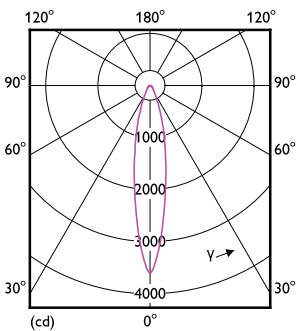

Måttskiss

Product	D	C
MAS LEDspot CLA ND 9-60W 827 PAR38 25D	122 mm	134 mm

Fotometriska data

Spectral Power Distribution Colour - MAS LEDspot CLA ND 9-60W 827 PAR38 25D

Light Distribution Diagram - MAS LEDspot CLA ND 9-60W 827 PAR38 25D

MASTER LEDspot PAR

Fotometriska data

Accent Lighting Spots - MAS LEDspot CLA ND 9-60W 827 PAR38 25D

Livslängd

Life Expectancy Diagram - MAS LEDspot CLA ND 9-60W 827 PAR38 25D

Lumen Maintenance Diagram - MAS LEDspot CLA ND 9-60W 827 PAR38 25D