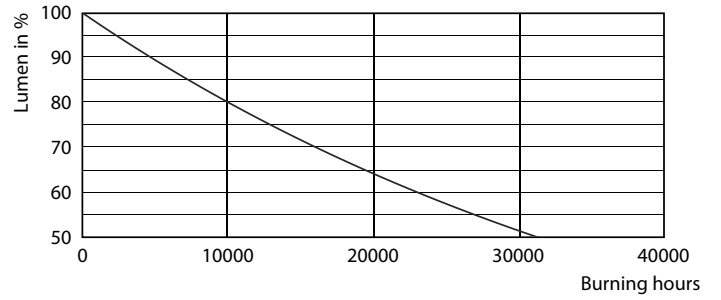

Classic filament LED candles and lusters

Lifetime

Life Expectancy Diagram - CLA LEDCandle D 5-40W BA35 E14 827 CL

Lumen Maintenance Diagram - CLA LEDCandle D 5-40W BA35 E14 827 CL