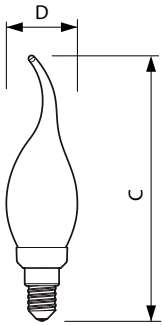

Classic filament LED candles and lusters

EyeComfort	Yes
Product Data	
Order product name	CLA LEDCandle D 5-40W BA35 E14 827 CL
Full product name	CLA LEDCandle D 5-40W BA35 E14 827 CL
Full product code	871869670996200
Order code	929001332802

Material Nr. (12NC)	929001332802
Numerator - Quantity Per Pack	1
EAN/UPC - Product/Case	8718696709962
Numerator - Packs per outer box	10
EAN/UPC - Case	8718696709979

Dimensional drawing

Product	D	C
CLA LEDCandle D 5-40W BA35 E14 827 CL	35 mm	129 mm