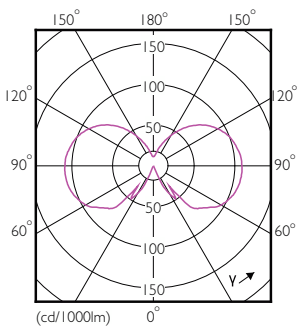

Fotometriska data

Spectral Power Distribution Colour - CLA LEDBulb DT 5.5-40W A60 E27 CL

General uniform lighting - CLA LEDBulb DT 5.5-40W A60 E27 CL

Light Distribution Diagram - CLA LEDBulb DT 5.5-40W A60 E27 CL