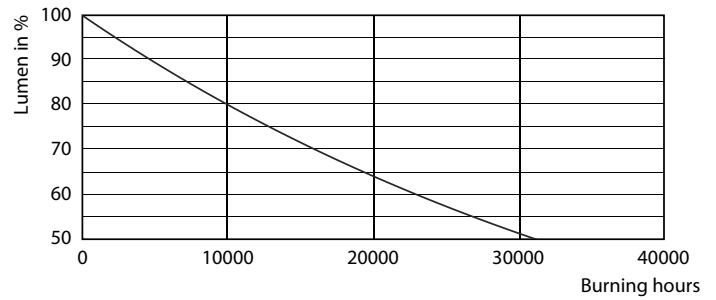

Classic filament LEDbulbs

Livslängd

Life Expectancy Diagram - CLA LEDBulb DT 5.5-40W A60 E27 CL

Lumen Maintenance Diagram - CLA LEDBulb DT 5.5-40W A60 E27 CL