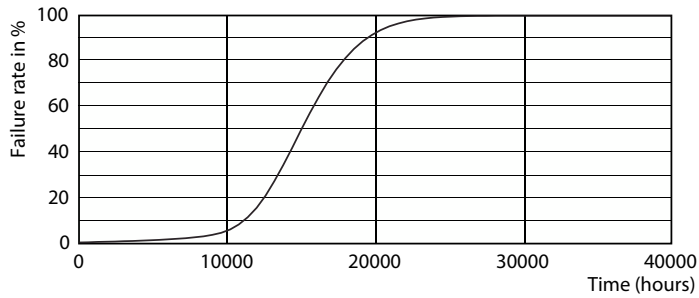

Classic filament LEDbulbs

Livslängd

Life Expectancy Diagram - CLA LEDBulb DT 5.5-40W A60 E27 CL

Lumen Maintenance Diagram - CLA LEDBulb DT 5.5-40W A60 E27 CL