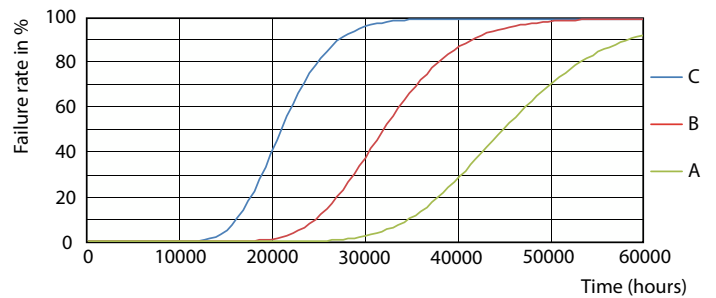

CorePro tubo LED EM/230V T8

Datos fotométricos

Spectral Power Distribution Colour - CorePro LEDtube 1500mm 20W 865

Vida útil

Life Expectancy Diagram - CorePro LEDtube 1500mm 20W 865

Life Expectancy Diagram - CorePro LEDtube 1500mm 20W 865