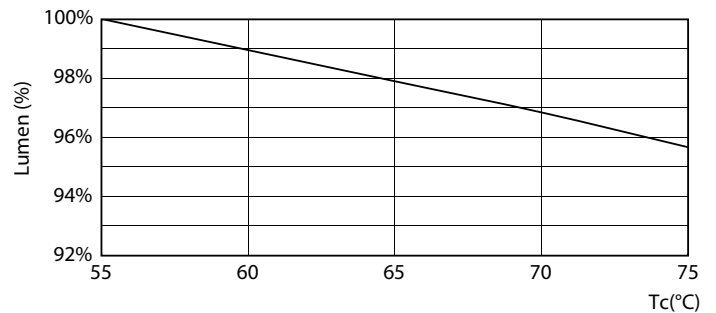

Life Expectancy Diagram - CorePro LEDtube 1500mm 20W 865

Lumen Maintenance Diagram - CorePro LEDtube 1500mm 20W 865