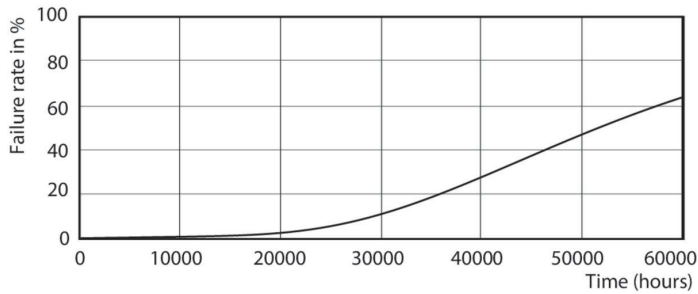

Élettartam