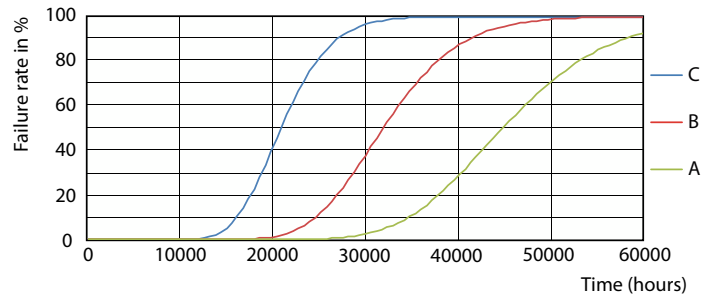

CorePro tubo LED EM/230V T8

Datos fotométricos

Spectral Power Distribution Colour - CorePro LEDtube 1200mm 14.5W865

Vida útil

Life Expectancy Diagram - CorePro LEDtube 1200mm 14.5W865

Life Expectancy Diagram - CorePro LEDtube 1200mm 14.5W865