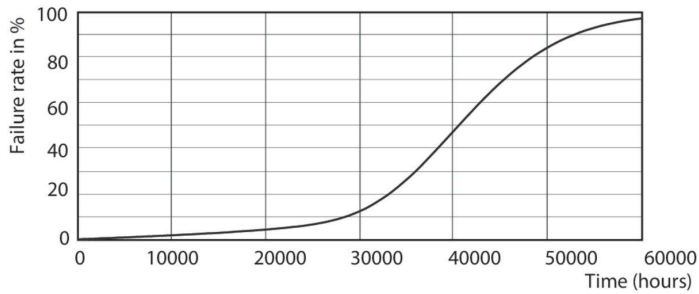

Élettartam

Life Expectancy Diagram - MAS LED ExpertColor 6.5-35W MR16 927 10D

Lumen Maintenance Diagram - MAS LED ExpertColor 6.5-35W MR16 927 10D