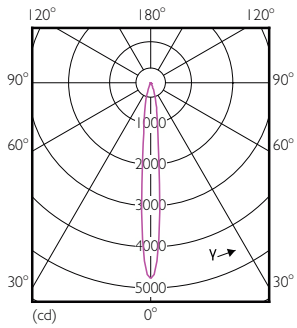

MASTER LEDspot ExpertColor LV

Fotometriai adatok

Light Distribution Diagram - MAS LED ExpertColor 6.5-35W MR16 927 10D