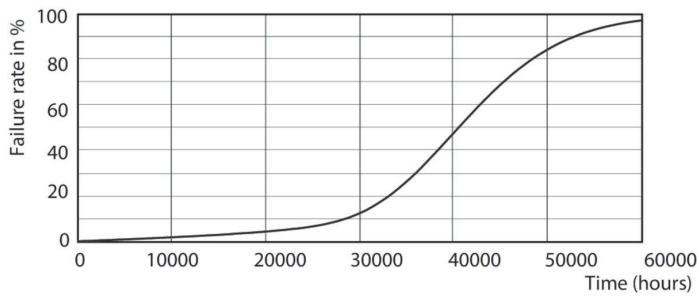

Livslängd

Life Expectancy Diagram - MAS LED ExpertColor 6.5-35W MR16 927 10D