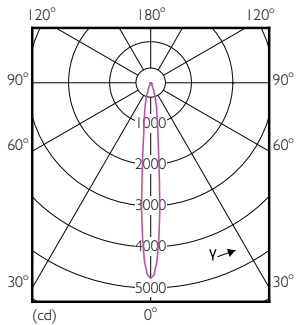

Måttskiss

Product	D	C
MAS LED ExpertColor 6.5-35W MR16 927 10D	51 mm	46 mm

Fotometriska data

Spectral Power Distribution Colour - MAS LED ExpertColor 6.5-35W MR16 927 10D

Accent Lighting Spots - MAS LED ExpertColor 6.5-35W MR16 927 10D

MASTER LEDspot ExpertColor LV

Fotometriska data

Light Distribution Diagram - MAS LED ExpertColor 6.5-35W MR16 927 10D

Livslängd

Life Expectancy Diagram - MAS LED ExpertColor 6.5-35W MR16 927 10D

Lumen Maintenance Diagram - MAS LED ExpertColor 6.5-35W MR16 927 10D