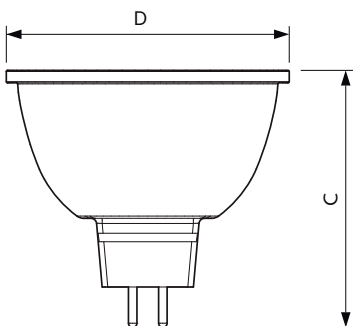

MASTER LEDspot ExpertColor LV

Hőmérséklet

A foglalat hőmérséklete, maximum (névleges) 90 °C

Vezérlők és fényerő-szabályozás

Szabályozható Igen

Mechanika és tokozás

Fényforrásbúra formája MR16 [2 hüvelyk/50 mm]

Tanúsítvány és alkalmazási területek

Megfelel kiemelő világításhoz Igen

Energiafogyasztás kWh/1000 óra 8 kWh

EyeComfort Igen

Termékadatok

A termék megrendelési neve MAS LED ExpertColor 6.5-35W MR16 930 10D

Teljes terméknev MASTER LED ExpertColor 6.5-35W MR16 930 10D

Full EOC 871869673873300

Rendelési kód 73873300

Cikkszám (12NC) 929001341802

Számláló – mennyiség csomagonként 1

EAN/UPC – termék/csomagolás 8718696738733

Számláló – csomag külső dobozonként 10

EAN/UPC – gyűjtőcsomagolás 8718696738740

Méretezett rajza

Product	D	C
MAS LED ExpertColor 6.5-35W MR16 930 10D	51 mm	46 mm