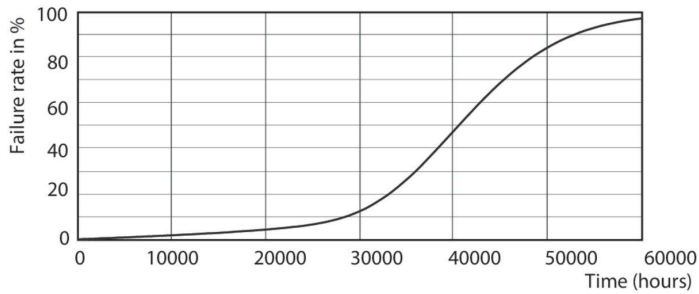

Light Distribution Diagram - MAS LED ExpertColor 6.5-35W MR16 930 10D

MASTER LEDspot ExpertColor LV

Fotometriai adatok

Spectral Power Distribution Colour - MAS LED ExpertColor 6.5-35W MR16 930 10D

Élettartam