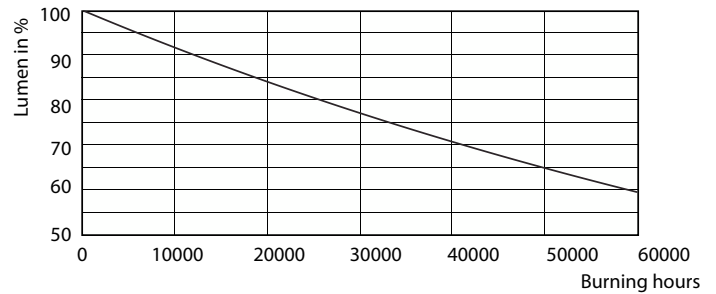

Lumen Maintenance Diagram - MAS LED ExpertColor 6.5-35W MR16 940 10D