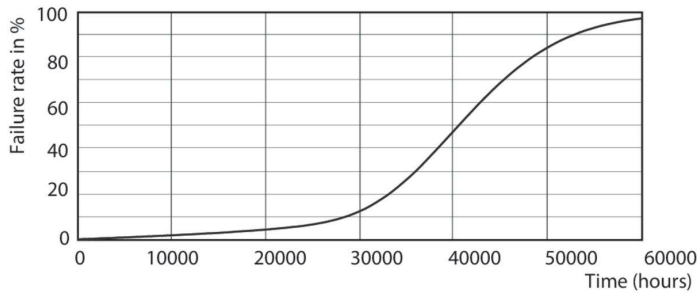

Livslängd

Life Expectancy Diagram - MAS LED ExpertColor 6.5-35W MR16 940 10D