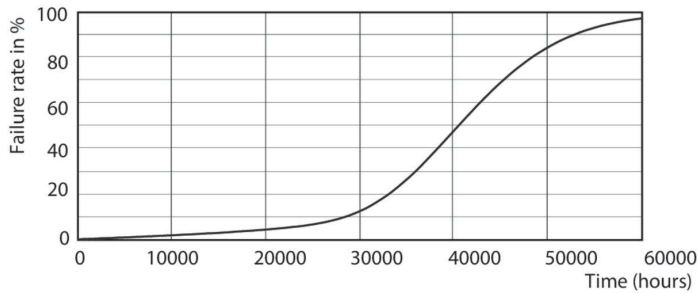

MASTER LEDspot ExpertColor LV

Fotometriai adatok

Spectral Power Distribution Colour - MAS LED ExpertColor 6.5-35W MR16 930 24D

Élettartam

Life Expectancy Diagram - MAS LED ExpertColor 6.5-35W MR16 930 24D

Lumen Maintenance Diagram - MAS LED ExpertColor 6.5-35W MR16 930 24D