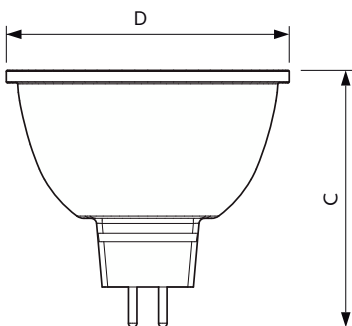

Méretezett rajza

Product	D	C
MAS LED ExpertColor 6.5-35W MR16 930 24D	51 mm	46 mm

Fotometriai adatok

Accent Lighting Spots - MAS LED ExpertColor 6.5-35W MR16 930 24D

Light Distribution Diagram - MAS LED ExpertColor 6.5-35W MR16 930 24D