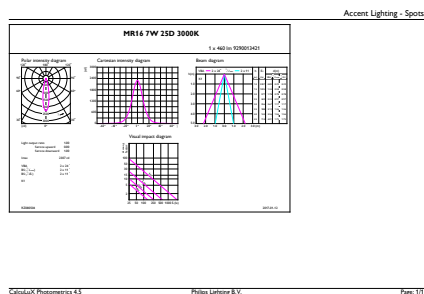

Méretezett rajza

Product	D	C
MAS LED ExpertColor 6.5-35W MR16 930 24D	51 mm	46 mm

Fotometriai adatok

Accent Lighting Spots - MAS LED ExpertColor 6.5-35W MR16 930 24D

Light Distribution Diagram - MAS LED ExpertColor 6.5-35W MR16 930 24D