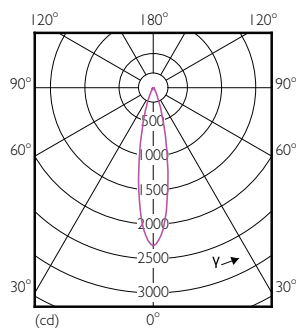

Méretezett rajza

Product	D	C
MAS LED ExpertColor 6.5-35W MR16 930 24D	51 mm	46 mm

Fotometriai adatok

Accent Lighting Spots - MAS LED ExpertColor 6.5-35W MR16 930 24D

Light Distribution Diagram - MAS LED ExpertColor 6.5-35W MR16 930 24D