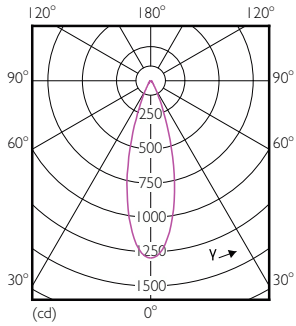

MASTER LEDspot ExpertColor LV

Fotometriska data

Light Distribution Diagram - MAS LED ExpertColor 6.5-35W MR16 927 36D