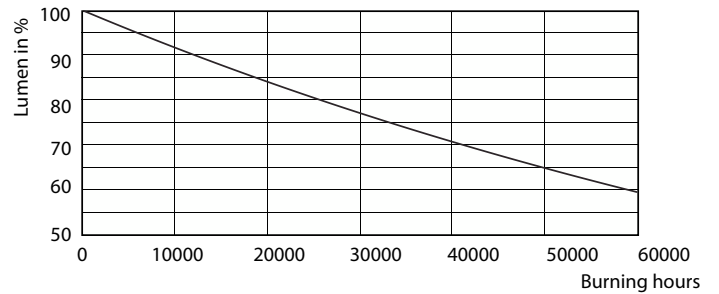

Lumen Maintenance Diagram - MAS LED ExpertColor 6.5-35W MR16 927 36D