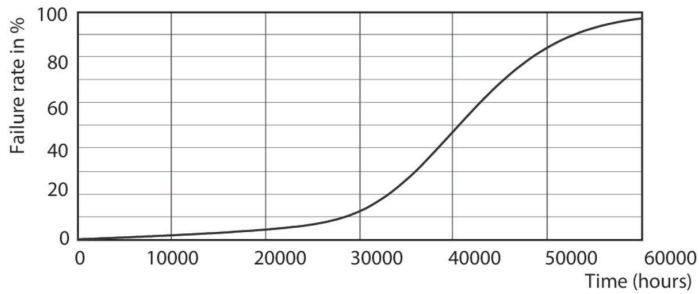

Livslängd

Life Expectancy Diagram - MAS LED ExpertColor 6.5-35W MR16 927 36D