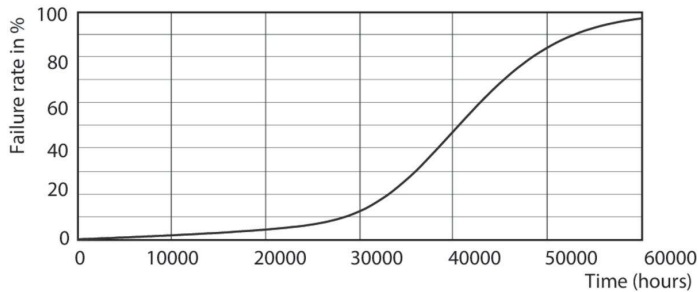

Élettartam

Life Expectancy Diagram - MAS LED ExpertColor 6.5-35W MR16 930 36D