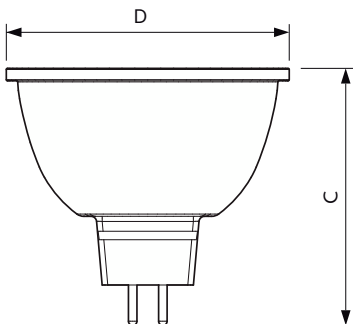

Méretezett rajza

Product	D	C
MAS LED ExpertColor 6.5-35W MR16 930 36D	51 mm	46 mm

Fotometriai adatok

Accent Lighting Spots - MAS LED ExpertColor 6.5-35W MR16 930 36D

Light Distribution Diagram - MAS LED ExpertColor 6.5-35W MR16 930 36D