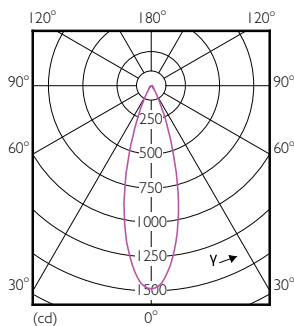

Méretezett rajza

Product	D	C
MAS LED ExpertColor 6.5-35W MR16 930 36D	51 mm	46 mm

Fotometriai adatok

Accent Lighting Spots - MAS LED ExpertColor 6.5-35W MR16 930 36D

Light Distribution Diagram - MAS LED ExpertColor 6.5-35W MR16 930 36D