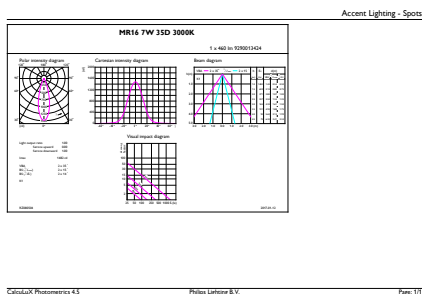

Méretezett rajza

Product	D	C
MAS LED ExpertColor 6.5-35W MR16 930 36D	51 mm	46 mm

Fotometriai adatok

Accent Lighting Spots - MAS LED ExpertColor 6.5-35W MR16 930 36D

Light Distribution Diagram - MAS LED ExpertColor 6.5-35W MR16 930 36D