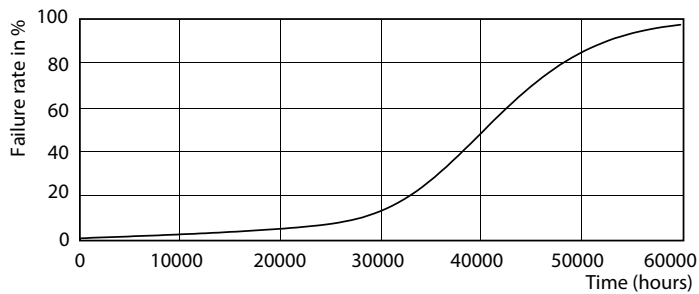

Spectral Power Distribution Colour - MAS LED ExpertColor 5.5-50W GU10 930 25D

MASTER LEDspot ExpertColor MV

Fotometriai adatok

Light Distribution Diagram - MAS LED ExpertColor 5.5-50W GU10 930 25D

Élettartam