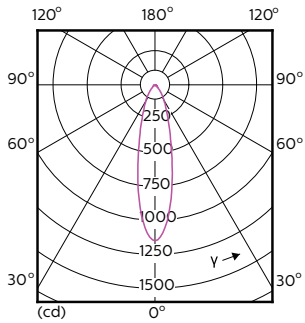

Spectral Power Distribution Colour - MAS LED ExpertColor 5.5-50W GU10 930 25D

MASTER LEDspot ExpertColor MV

Fotometriai adatok

Light Distribution Diagram - MAS LED ExpertColor 5.5-50W GU10 930 25D

Élettartam