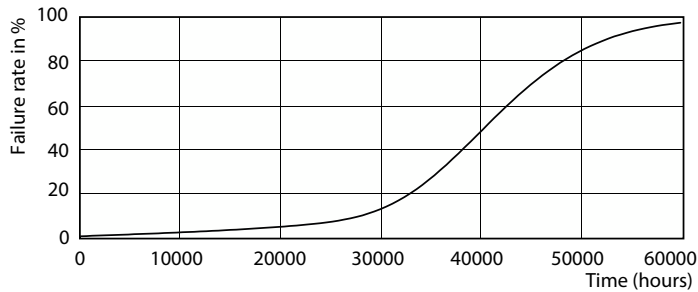

Élettartam

Life Expectancy Diagram - MAS LED ExpertColor 5.5-50W GU10 927 36D