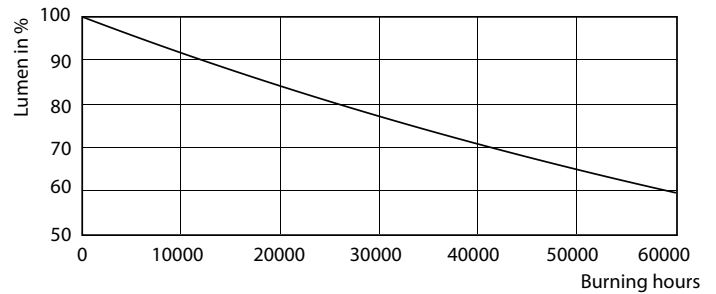

Lumen Maintenance Diagram - MAS LED ExpertColor 5.5-50W GU10 927 36D