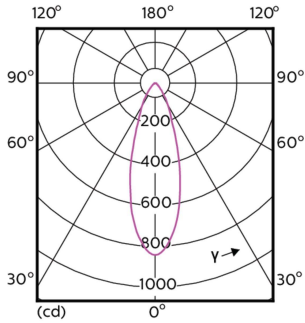

MASTER LEDspot ExpertColor MV

Fotometriai adatok

Light Distribution Diagram - MAS LED ExpertColor 5.5-50W GU10 927 36D