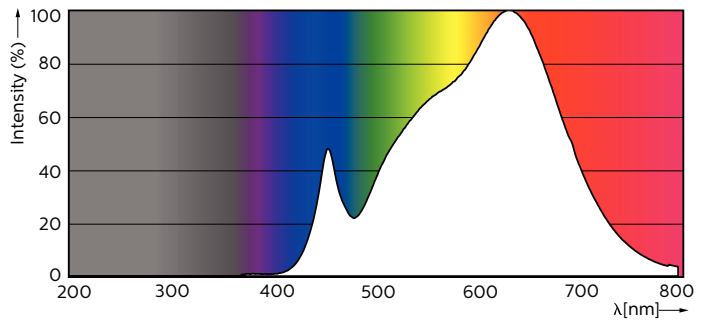

Photometric data

Spectral Power Distribution Colour - MAS LED ExpertColor 5.5-50W GU10 930 36D