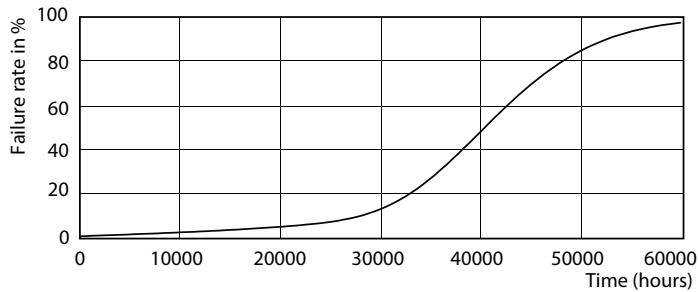

Lifetime

Life Expectancy Diagram - MAS LED ExpertColor 5.5-50W GU10 930 36D