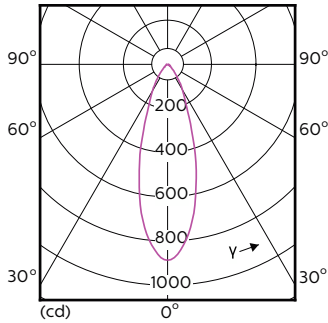

Product	D	C
MAS LED ExpertColor 5.5-50W GU10 930 36D	50 mm	54 mm

Photometric data

Accent Lighting Spots - MAS LED ExpertColor 5.5-50W GU10 930 36D

Spectral Power Distribution Colour - MAS LED ExpertColor 5.5-50W GU10 930 36D

MASTER LEDspot ExpertColor MV

Photometric data

Light Distribution Diagram - MAS LED ExpertColor 5.5-50W GU10 930 36D

Lifetime

Life Expectancy Diagram - MAS LED ExpertColor 5.5-50W GU10 930 36D

Lumen Maintenance Diagram - MAS LED ExpertColor 5.5-50W GU10 930 36D