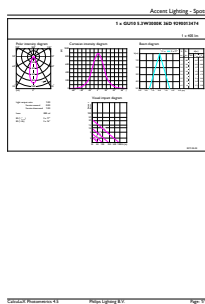

Photometric data

Accent Lighting Spots - MAS LED ExpertColor 5.5-50W GU10 930 36D