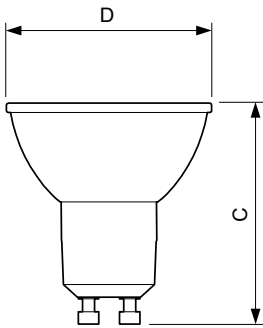

Material Nr. (12NC)	929001347408
Local order code	MEC405L36D930GU
Numerator - Quantity Per Pack	1
EAN/UPC - Product/Case	8718696755907
Numerator - Packs per outer box	10
EAN/UPC - Case	8718696755914

Dimensional drawing