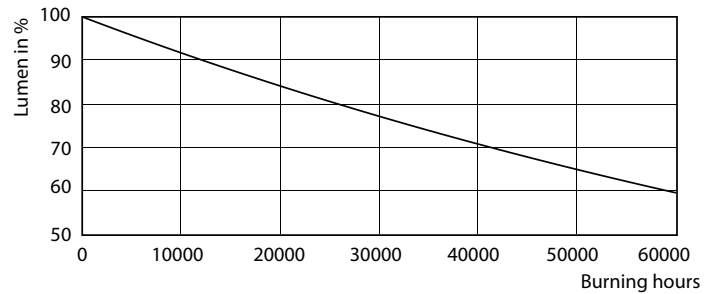

Product data

General Information	
Cap-Base	GU10
Nominal lifetime	40,000 h
Switching Cycle	50,000
Lighting Technology	LED
EU RoHS compliant	Yes
Light Technical	
Color Code	930 [CCT of 3000K]
Beam Angle (Nom)	36 degree(s)
Luminous Flux	405 lm
Luminous Intensity (Nom)	800 cd
Color Designation	White (WH)
Correlated Color Temperature (Nom)	3000 K
Luminous Efficacy (rated) (Nom)	73.64 lm/W
Color Consistency	<3
Color rendering index (CRI)	97
LLMF At End Of Nominal Lifetime (Nom)	70 %
Luminous Flux in 90° Cone (Rated)	375 lm

MASTER LEDspot ExpertColor MV

Photometric data

Light Distribution Diagram - MAS LED ExpertColor 5.5-50W GU10 930 36D

Lifetime

Life Expectancy Diagram - MAS LED ExpertColor 5.5-50W GU10 930 36D

Lumen Maintenance Diagram - MAS LED ExpertColor 5.5-50W GU10 930 36D