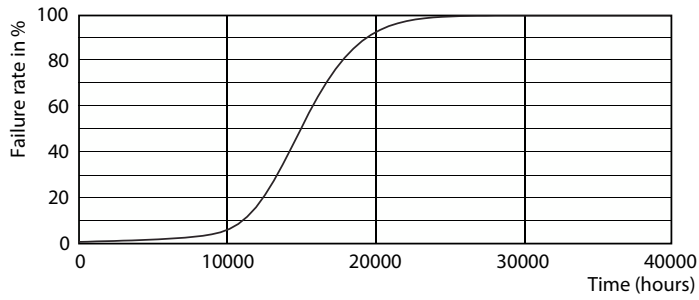

CorePro Plastic LEDbulbs

Lifetime

Life Expectancy Diagram - CorePro LEDbulb D 5.5-40W A60 E27 827

Lumen Maintenance Diagram - CorePro LEDbulb D 5.5-40W A60 E27 827