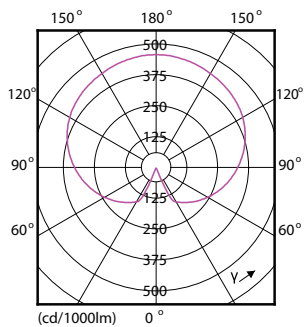

Product data

General Information	
Cap-Base	E27 [E27]
Nominal lifetime	15,000 hour(s)
Switching Cycle	50,000
Lighting Technology	LED
EU RoHS compliant	Yes

Light Technical	
Color Code	827 [CCT of 2700K]
Beam Angle (Nom)	150 degree(s)
Luminous Flux	470 lm
Color Designation	Warm White (WW)
Correlated Color Temperature (Nom)	2700 K
Luminous Efficacy (rated) (Nom)	85.45 lm/W
Color Consistency	<6
Color rendering index (CRI)	80
LLMF At End Of Nominal Lifetime (Nom)	70 %

Numerator - Quantity Per Pack	1
EAN/UPC - Product/Case	8718696762660
Numerator - Packs per outer box	10
EAN/UPC - Case	8718696762677

Dimensional drawing

Product	D	C
CorePro LEDbulb D 5.5-40W A60 E27 827	60 mm	110 mm

Photometric data

General uniform lighting - CorePro LEDbulb D 5.5-40W A60 E27 827

Spectral Power Distribution Colour - CorePro LEDbulb D 5.5-40W A60 E27 827

Light Distribution Diagram - CorePro LEDbulb D 5.5-40W A60 E27 827