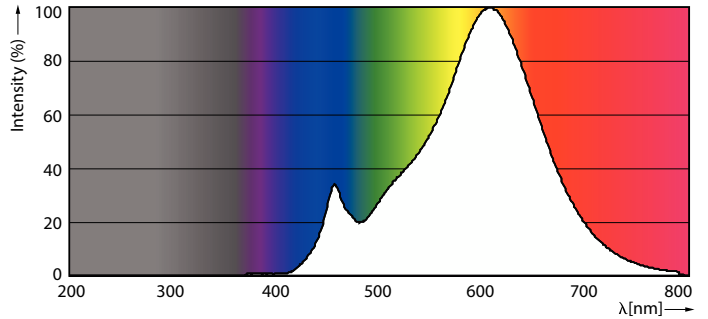

General uniform lighting - CorePro LEDbulb D 5.5-40W A60 E27 827

Spectral Power Distribution Colour - CorePro LEDbulb D 5.5-40W A60 E27 827