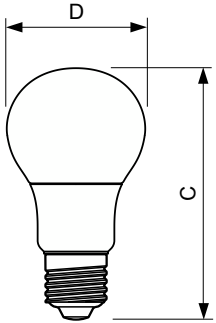

CorePro Plastic LEDbulbs

Product Data

Order product name	CorePro LEDbulb D 5.5-40W A60 E27 827
Full product name	CorePro LEDbulb D 5.5-40W A60 E27 827
Full product code	871869676266000
Order code	76266000
Material Nr. (12NC)	929001352402

Numerator - Quantity Per Pack	1
EAN/UPC - Product/Case	8718696762660
Numerator - Packs per outer box	10
EAN/UPC - Case	8718696762677

Dimensional drawing

Product	D	C
CorePro LEDbulb D 5.5-40W A60 E27 827	60 mm	110 mm