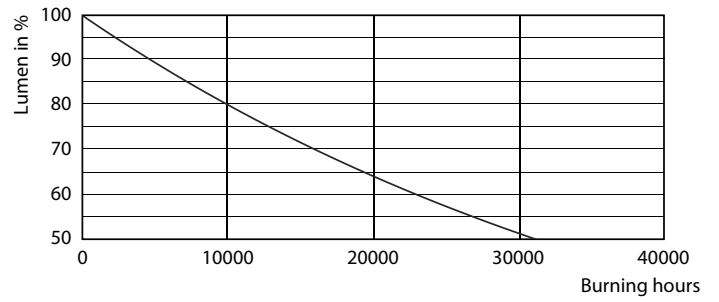

CorePro Plastic LEDbulbs

Lifetime

Life Expectancy Diagram - CorePro LEDbulb D 5.5-40W A60 E27 827

Lumen Maintenance Diagram - CorePro LEDbulb D 5.5-40W A60 E27 827