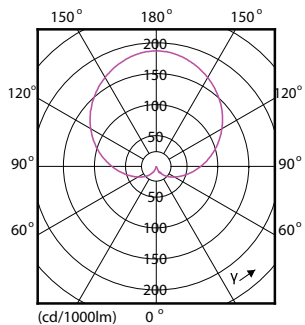

Måttskiss

Product	D	C
CorePro LEDbulb D 11-75W A60 E27 827	60 mm	110 mm

Fotometriska data

General uniform lighting - CorePro LEDbulb D 11-75W A60 E27 827

Spectral Power Distribution Colour - CorePro LEDbulb D 11-75W A60 E27 827