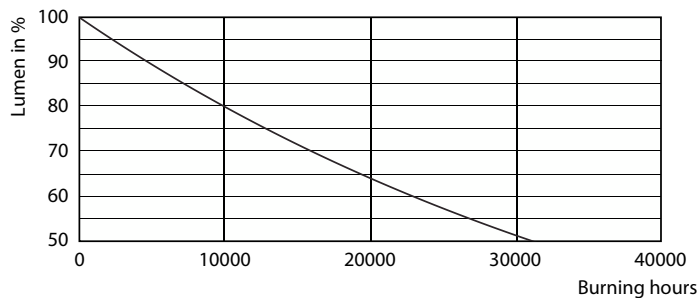

CorePro LEDlinear MV

Élettartam

Life Expectancy Diagram - CorePro LED linear D 14-120W R7S 118 830

Lumen Maintenance Diagram - CorePro LED linear D 14-120W R7S 118 830