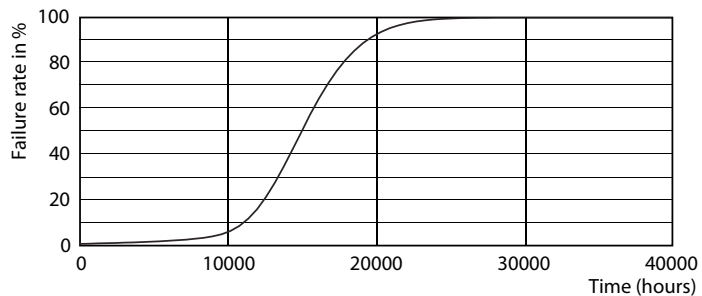

CorePro LEDlinear MV

Élettartam

Life Expectancy Diagram - CorePro LED linear D 14-120W R7S 118 830

Lumen Maintenance Diagram - CorePro LED linear D 14-120W R7S 118 830