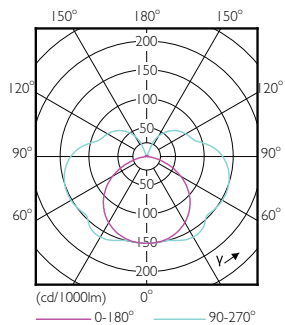

Méretezett rajza

Product	D	C
CorePro LED linear D 14-120W R7S 118 830	29 mm	118 mm

Fotometriai adatok

General uniform lighting - CorePro LED linear D 14-120W R7S 118 830

Spectral Power Distribution Colour - CorePro LED linear D 14-120W R7S 118 830