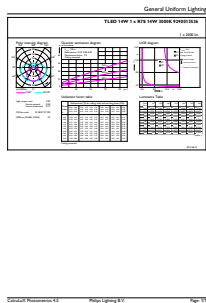

Méretezett rajza

Product	D	C
CorePro LED linear D 14-120W R7S 118 830	29 mm	118 mm

Fotometriai adatok

General uniform lighting - CorePro LED linear D 14-120W R7S 118 830

Spectral Power Distribution Colour - CorePro LED linear D 14-120W R7S 118 830