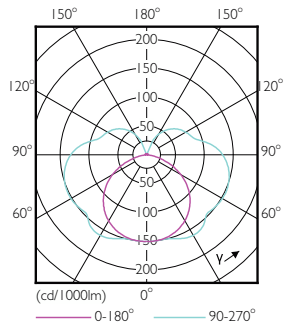

CorePro LEDlinear MV

Fotometriai adatok

Light Distribution Diagram - CorePro LED linear D 14-120W R7S 118 840