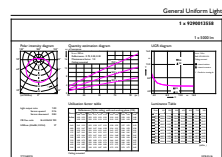

Dimensional drawing

Product	D	C
LEDBulb 40W E27 6500K 230V A130 APR	130 mm	225 mm

Photometric data

Spectral Power Distribution Colour - LEDBulb 40W E27 6500K 230V A130 APR

Light Distribution Diagram - LEDBulb 40W E27 6500K 230V A130 APR