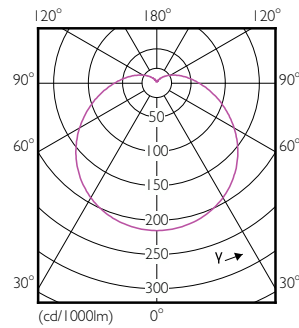

Dimensional drawing

Product	D	C
LEDBulb 40W E27 6500K 230V A130 APR	130 mm	225 mm

Photometric data

Spectral Power Distribution Colour - LEDBulb 40W E27 6500K 230V A130 APR

Light Distribution Diagram - LEDBulb 40W E27 6500K 230V A130 APR