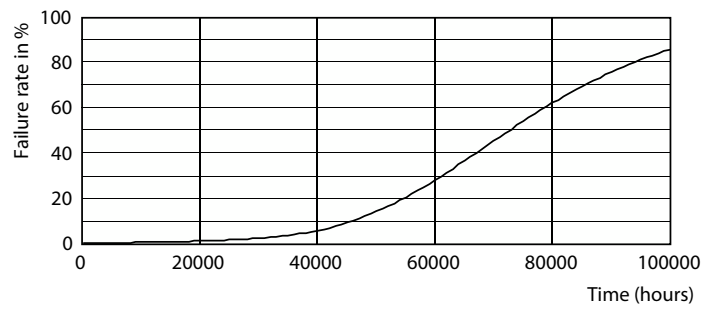

Life Expectancy Diagram - MAS LEDtube 1200mm UE 14.5W 840 T8

Life Expectancy Diagram - MAS LEDtube 1200mm UE 14.5W 840 T8