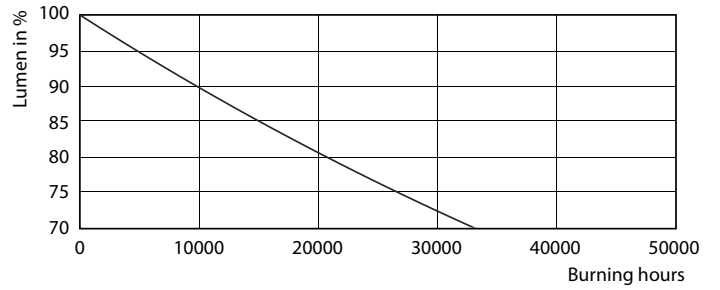

Life Expectancy Diagram - CorePro LEDtube HO 1200mm 18W865T8 AP