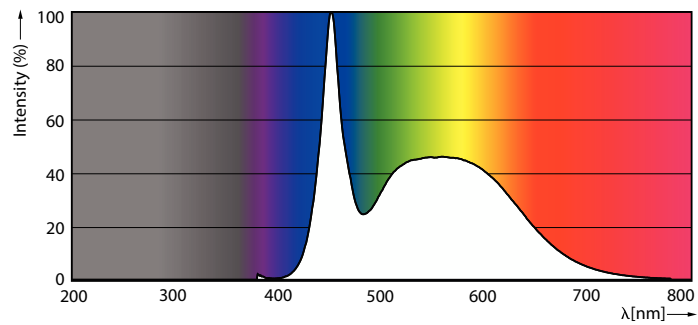

Product data

General Information		Warm-up time to 60% light	
Cap-Base	G13 [Medium Bi-Pin Fluorescent]		0.5 s
Nominal lifetime	30,000 hour(s)	Power Factor (Fraction)	0.9
Switching Cycle	200,000	Voltage (Nom)	220-240 V
Lighting Technology	LED	Temperature	
EU RoHS compliant	Yes	Ambient temperature range	-20 °C to 45 °C
Light Technical		T-Case Maximum (Nom)	65 °C
Color Code	865 [CCT of 6500K]	Controls and Dimming	
Beam Angle (Nom)	240 degree(s)	Dimmable	No
Luminous Flux	2,100 lm	Mechanical and Housing	
Color Designation	Cool Daylight	Product Length	1,200 mm
Correlated Color Temperature (Nom)	6500 K	Bulb Shape	T8
Luminous Efficacy (rated) (Nom)	116.00 lm/W	Approval and Application	
Color Consistency	<6	Energy Saving Product	Yes
Color rendering index (CRI)	80	Approval Marks	CE marking RoHS compliance KEMA Keur certificate
LLMF At End Of Nominal Lifetime (Nom)	70 %	Energy Consumption kWh/1000 h	18 kWh
Operating and Electrical		Product Data	
Line Frequency	50 to 60 Hz	Order product name	CorePro LEDtube HO 1200mm 18W865T8 AP
Input Frequency	50 to 60 Hz		
Power Consumption	18 W		
Starting Time (Nom)	0.5 s		

Dimensional drawing

Product	D1	D2	A1	A2	A3
CorePro LEDtube HO 1200mm 18W865T8 AP	25.7 mm	28 mm	1,198 mm	1,205 mm	1,212 mm

Photometric data

Spectral Power Distribution Colour - CorePro LEDtube HO 1200mm 18W865T8 AP