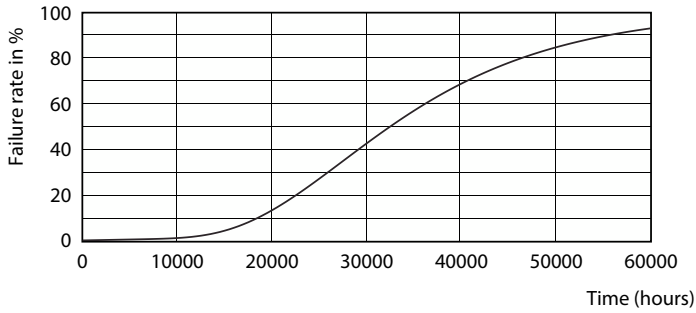

Light Distribution Diagram - CorePro LEDtube HO 1200mm 18W865T8 AP

General uniform lighting - CorePro LEDtube HO 1200mm 18W865T8 AP

Essential LEDtube

Lifetime

Life Expectancy Diagram - CorePro LEDtube HO 1200mm 18W865T8 AP