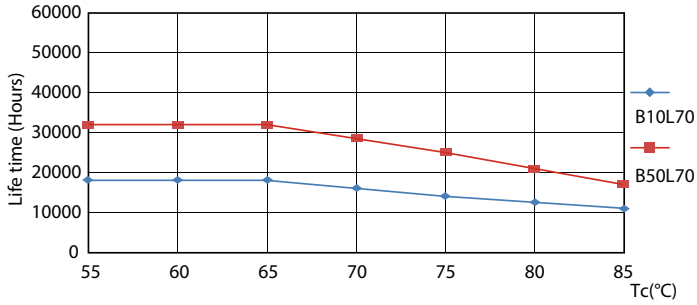

Essential LEDtube

Lifetime

Life Expectancy Diagram - CorePro LEDtube HO 1200mm 18W865T8 AP