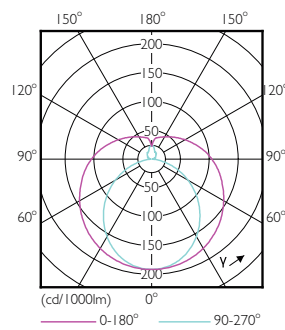

Product data

General Information		Warm-up time to 60% light	
Cap-Base	G13 [Medium Bi-Pin Fluorescent]		0.5 s
Nominal lifetime	30,000 hour(s)	Power Factor (Fraction)	0.9
Switching Cycle	200,000	Voltage (Nom)	220-240 V
Lighting Technology	LED	Temperature	
EU RoHS compliant	Yes	Ambient temperature range	-20 °C to 45 °C
Light Technical		T-Case Maximum (Nom)	65 °C
Color Code	865 [CCT of 6500K]	Controls and Dimming	
Beam Angle (Nom)	240 degree(s)	Dimmable	No
Luminous Flux	2,100 lm	Mechanical and Housing	
Color Designation	Cool Daylight	Product Length	1,200 mm
Correlated Color Temperature (Nom)	6500 K	Bulb Shape	T8
Luminous Efficacy (rated) (Nom)	116.00 lm/W	Approval and Application	
Color Consistency	<6	Energy Saving Product	Yes
Color rendering index (CRI)	80	Approval Marks	CE marking RoHS compliance KEMA Keur certificate
LLMF At End Of Nominal Lifetime (Nom)	70 %	Energy Consumption kWh/1000 h	18 kWh
Operating and Electrical		Product Data	
Line Frequency	50 to 60 Hz	Order product name	CorePro LEDtube HO 1200mm 18W865T8 AP
Input Frequency	50 to 60 Hz		
Power Consumption	18 W		
Starting Time (Nom)	0.5 s		

Dimensional drawing

Product	D1	D2	A1	A2	A3
CorePro LEDtube HO 1200mm 18W865T8 AP	25.7 mm	28 mm	1,198 mm	1,205 mm	1,212 mm

Photometric data

Spectral Power Distribution Colour - CorePro LEDtube HO 1200mm 18W865T8 AP