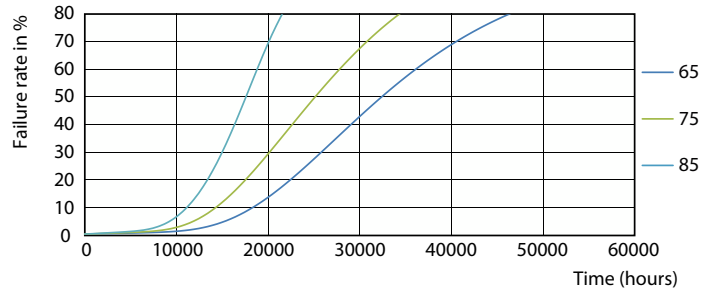

Essential LEDtube

Lifetime

Life Expectancy Diagram - CorePro LEDtube HO 1200mm 18W865T8 AP