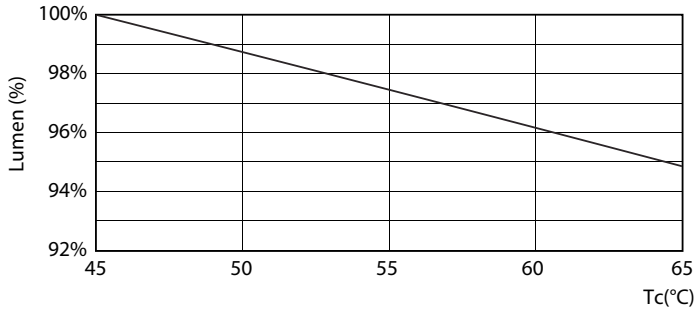

Lumen Maintenance Diagram - CorePro LEDtube HO 1200mm 18W865T8 AP

Lumen Maintenance Diagram - CorePro LEDtube HO 1200mm 18W865T8 AP