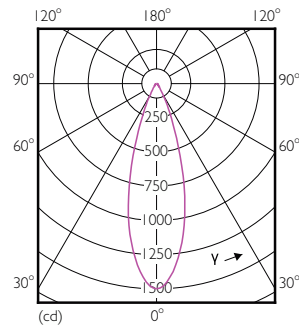

Product data

General Information		Luminous Flux in 90° Cone (Rated)	
Cap-Base	GU5.3 [GU5.3]		485 lm
Nominal lifetime	40,000 hour(s)	Operating and Electrical	
Switching Cycle	50,000	Line Frequency	- Hz
Lighting Technology	LED	Input Frequency	- Hz
EU RoHS compliant	Yes	Power Consumption	7.5 W
Light Technical		Lamp Current (Nom)	880 mA
Color Code	927	Wattage Equivalent	43 W
Beam Angle (Nom)	36 degree(s)	Starting Time (Nom)	0.5 s
Luminous Flux	485 lm	Warm-up time to 60% light	0.5 s
Luminous Intensity (Nom)	1,400 cd	Power Factor (Fraction)	0.7
Color Designation	Warm White (WW)	Voltage (Nom)	ac electronic 12 V
Correlated Color Temperature (Nom)	2700 K	Temperature	
Luminous Efficacy (rated) (Nom)	64.67 lm/W	T-Case Maximum (Nom)	93 °C
Color Consistency	<3		
Color rendering index (CRI)	92		
LLMF At End Of Nominal Lifetime (Nom)	70 %		

Dimensional drawing

Product	D	C
MAS LED ExpertColor 7.5-43W MR16 927 36D	50.5 mm	46 mm

Photometric data

Accent Lighting Spots - MAS LED ExpertColor 7.5-43W MR16 927 36D

Light Distribution Diagram - MAS LED ExpertColor 7.5-43W MR16 927 36D