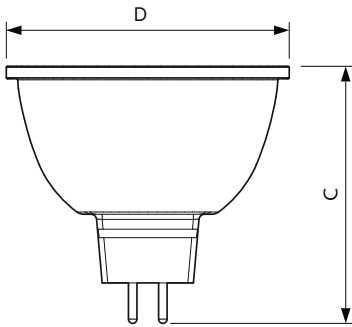

Product data

General Information		Luminous Flux in 90° Cone (Rated)	
Cap-Base	GU5.3 [GU5.3]		485 lm
Nominal lifetime	40,000 hour(s)	Operating and Electrical	
Switching Cycle	50,000	Line Frequency	- Hz
Lighting Technology	LED	Input Frequency	- Hz
EU RoHS compliant	Yes	Power Consumption	7.5 W
Light Technical		Lamp Current (Nom)	880 mA
Color Code	927	Wattage Equivalent	43 W
Beam Angle (Nom)	36 degree(s)	Starting Time (Nom)	0.5 s
Luminous Flux	485 lm	Warm-up time to 60% light	0.5 s
Luminous Intensity (Nom)	1,400 cd	Power Factor (Fraction)	0.7
Color Designation	Warm White (WW)	Voltage (Nom)	ac electronic 12 V
Correlated Color Temperature (Nom)	2700 K	Temperature	
Luminous Efficacy (rated) (Nom)	64.67 lm/W	T-Case Maximum (Nom)	93 °C
Color Consistency	<3		
Color rendering index (CRI)	92		
LLMF At End Of Nominal Lifetime (Nom)	70 %		

MASTER LEDspot ExpertColor LV

Controls and Dimming

Dimmable	Yes
----------	-----

Mechanical and Housing

Bulb Shape	MR16 [2inch/50mm]
------------	-------------------

Approval and Application

Suitable For Accent Lighting	Yes
Energy Consumption kWh/1000 h	9 kWh
EyeComfort	Yes

Dimensional drawing

Product	D	C
MAS LED ExpertColor 7.5-43W MR16 927 36D	50.5 mm	46 mm

Photometric data

Accent Lighting Spots - MAS LED ExpertColor 7.5-43W MR16 927 36D

Light Distribution Diagram - MAS LED ExpertColor 7.5-43W MR16 927 36D