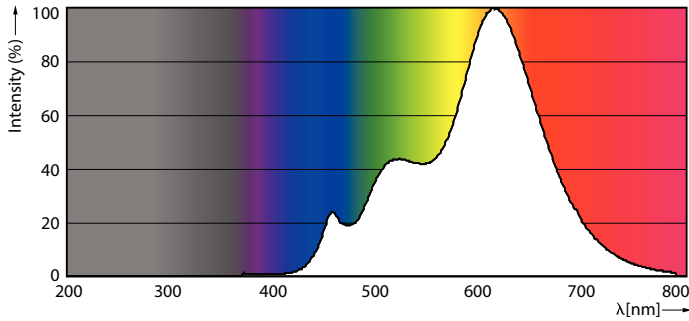

Product data

General Information		Luminous Flux in 90° Cone (Rated)	
Cap-Base	GU5.3 [GU5.3]		485 lm
Nominal lifetime	40,000 hour(s)	Operating and Electrical	
Switching Cycle	50,000	Line Frequency	- Hz
Lighting Technology	LED	Input Frequency	- Hz
EU RoHS compliant	Yes	Power Consumption	7.5 W
Light Technical		Lamp Current (Nom)	880 mA
Color Code	927	Wattage Equivalent	43 W
Beam Angle (Nom)	36 degree(s)	Starting Time (Nom)	0.5 s
Luminous Flux	485 lm	Warm-up time to 60% light	0.5 s
Luminous Intensity (Nom)	1,400 cd	Power Factor (Fraction)	0.7
Color Designation	Warm White (WW)	Voltage (Nom)	ac electronic 12 V
Correlated Color Temperature (Nom)	2700 K	Temperature	
Luminous Efficacy (rated) (Nom)	64.67 lm/W	T-Case Maximum (Nom)	93 °C
Color Consistency	<3		
Color rendering index (CRI)	92		
LLMF At End Of Nominal Lifetime (Nom)	70 %		

Dimensional drawing

Product	D	C
MAS LED ExpertColor 7.5-43W MR16 927 36D	50.5 mm	46 mm

Photometric data

Accent Lighting Spots - MAS LED ExpertColor 7.5-43W MR16 927 36D

Light Distribution Diagram - MAS LED ExpertColor 7.5-43W MR16 927 36D

MASTER LEDspot ExpertColor LV

Photometric data

Spectral Power Distribution Colour - MAS LED ExpertColor 7.5-43W MR16 927 36D

Lifetime

Life Expectancy Diagram - MAS LED ExpertColor 7.5-43W MR16 927 36D

Lumen Maintenance Diagram - MAS LED ExpertColor 7.5-43W MR16 927 36D