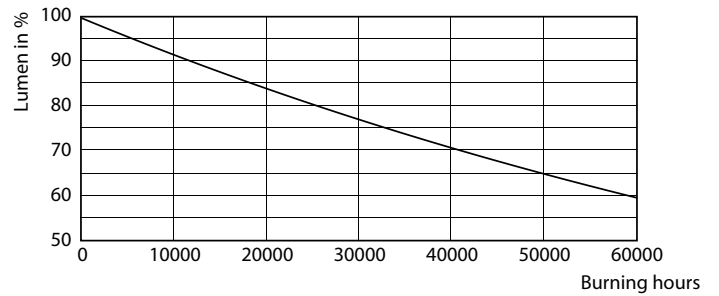

Product data

General Information		Luminous Flux in 90° Cone (Rated)	
Cap-Base	GU5.3 [GU5.3]		485 lm
Nominal lifetime	40,000 hour(s)	Operating and Electrical	
Switching Cycle	50,000	Line Frequency	- Hz
Lighting Technology	LED	Input Frequency	- Hz
EU RoHS compliant	Yes	Power Consumption	7.5 W
Light Technical		Lamp Current (Nom)	880 mA
Color Code	927	Wattage Equivalent	43 W
Beam Angle (Nom)	36 degree(s)	Starting Time (Nom)	0.5 s
Luminous Flux	485 lm	Warm-up time to 60% light	0.5 s
Luminous Intensity (Nom)	1,400 cd	Power Factor (Fraction)	0.7
Color Designation	Warm White (WW)	Voltage (Nom)	ac electronic 12 V
Correlated Color Temperature (Nom)	2700 K	Temperature	
Luminous Efficacy (rated) (Nom)	64.67 lm/W	T-Case Maximum (Nom)	93 °C
Color Consistency	<3		
Color rendering index (CRI)	92		
LLMF At End Of Nominal Lifetime (Nom)	70 %		

MASTER LEDspot ExpertColor LV

Photometric data

Spectral Power Distribution Colour - MAS LED ExpertColor 7.5-43W MR16 927 36D

Lifetime

Life Expectancy Diagram - MAS LED ExpertColor 7.5-43W MR16 927 36D

Lumen Maintenance Diagram - MAS LED ExpertColor 7.5-43W MR16 927 36D