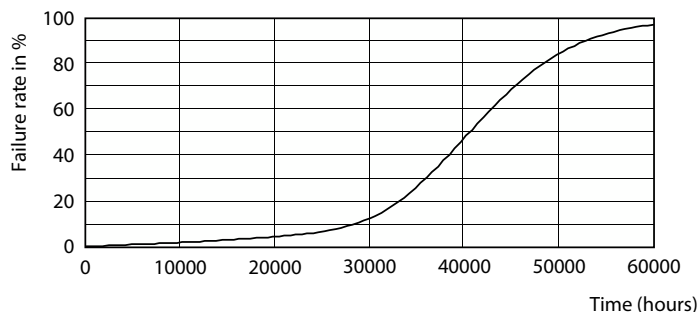

Light Distribution Diagram - MAS LED ExpertColor 7.5-43W MR16 930 36D

MASTER LEDspot ExpertColor LV

Fotometriai adatok

Spectral Power Distribution Colour - MAS LED ExpertColor 7.5-43W MR16 930 36D

Élettartam