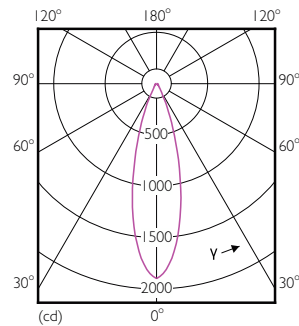

Accent Lighting Spots - MAS LED ExpertColor 7.5-43W MR16 940 36D

Light Distribution Diagram - MAS LED ExpertColor 7.5-43W MR16 940 36D