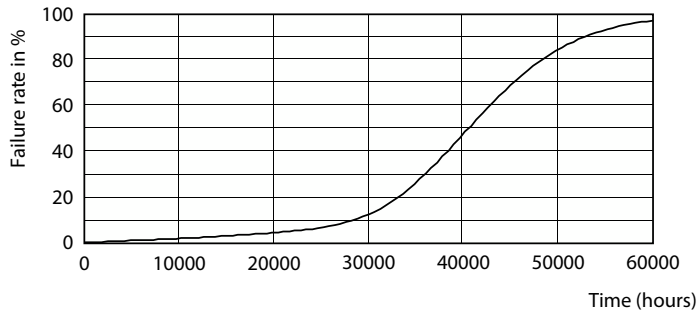

Élettartam

Life Expectancy Diagram - MAS LED ExpertColor 7.5-43W MR16 940 36D