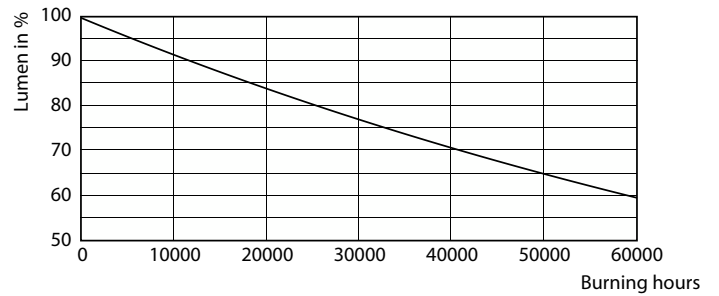

Lumen Maintenance Diagram - MAS LED ExpertColor 7.5-43W MR16 940 36D