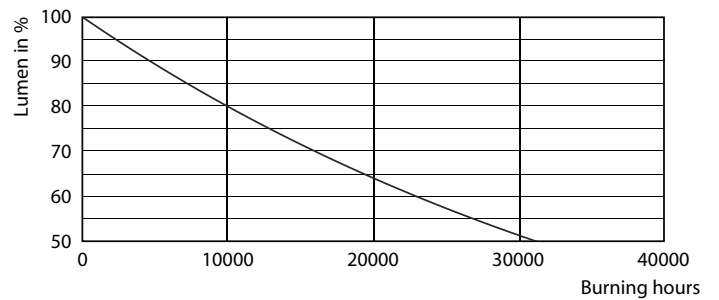

Klasszikus izzószálas LED-égők

Fotometriai adatok

Light Distribution Diagram - CLA LEDBulb ND 7-60W E27 WW A60 CL

Élettartam

Life Expectancy Diagram - CLA LEDBulb ND 7-60W E27 WW A60 CL

Lumen Maintenance Diagram - CLA LEDBulb ND 7-60W E27 WW A60 CL