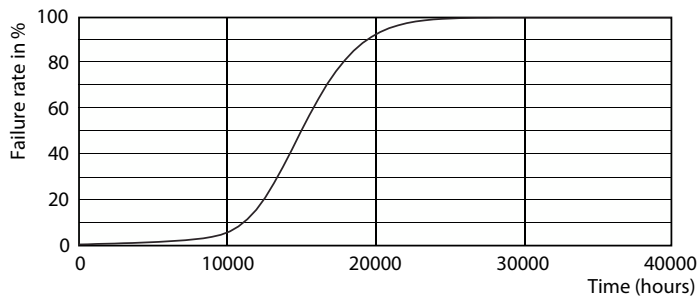

Klasszikus izzószálas LED-égők

Fotometriai adatok

Light Distribution Diagram - CLA LEDBulb ND 7-60W E27 WW A60 CL

Élettartam

Life Expectancy Diagram - CLA LEDBulb ND 7-60W E27 WW A60 CL

Lumen Maintenance Diagram - CLA LEDBulb ND 7-60W E27 WW A60 CL