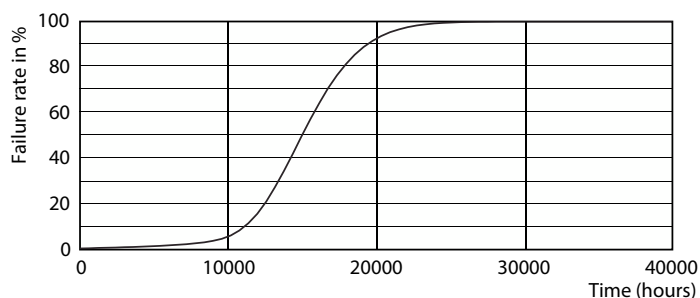

Klasszikus izzószálas LED-égők

Fotometriai adatok

Light Distribution Diagram - CLA LEDBulb ND 7-60W E27 WW ST64 CL

Élettartam

Life Expectancy Diagram - CLA LEDBulb ND 7-60W E27 WW ST64 CL

Lumen Maintenance Diagram - CLA LEDBulb ND 7-60W E27 WW ST64 CL