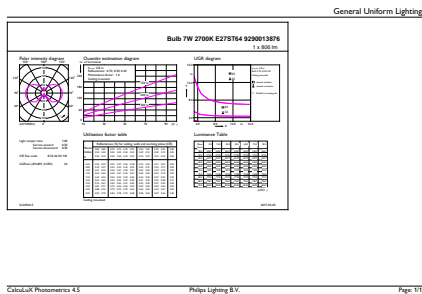

Méretezett rajza

Product	D	C
CLA LEDBulb ND 7-60W E27 WW ST64 CL	64 mm	140 mm

Fotometriai adatok

General uniform lighting - CLA LEDBulb ND 7-60W E27 WW ST64 CL

Spectral Power Distribution Colour - CLA LEDBulb ND 7-60W E27 WW ST64 CL