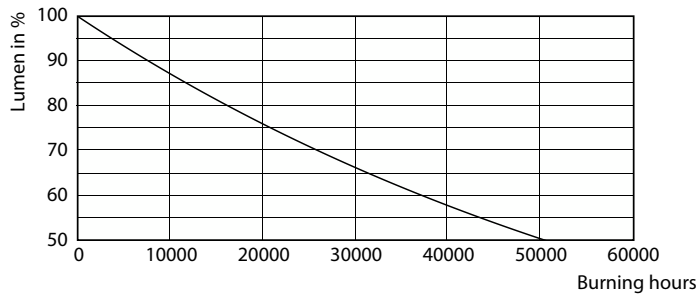

PAR30/PAR20 LED

Lifetime

Lumen Maintenance Diagram - LEDspot 70W PAR30S 827 100-277V 25D ND

Life Expectancy Diagram - LEDspot 70W PAR30S 827 100-277V 25D ND