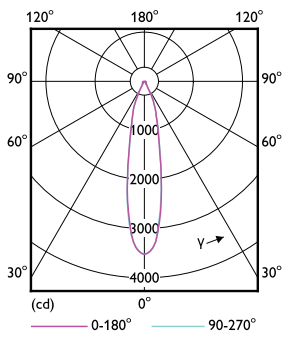

Photometric data

Light Distribution Diagram - LEDspot 70W PAR30S 827 100-277V 25D ND

Accent Lighting Spots - LEDspot 70W PAR30S 827 100-277V 25D ND