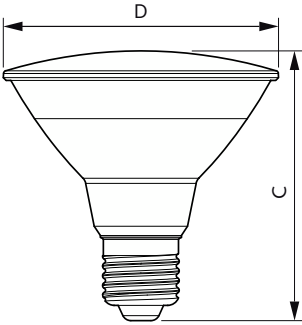

## LEDspot 70W PAR30S 827 100-277V 25D ND

Philips PAR30S LED Single Optic Lamps with AirFlux Technology provide superior lighting aesthetics and optimal thermal efficiency in a sleek, lightweight design.

### Product data

General Information		Warm-up time to 60% light	
Cap-Base	E27 [E27]		0.5 s
Nominal lifetime	25,000 hour(s)	Power Factor (Fraction)	0.85
Switching Cycle	25,000	Voltage (Nom)	100-277 V
Lighting Technology	LED	Temperature	
EU RoHS compliant	Yes	T-Case Maximum (Nom)	80 °C
Light Technical		Controls and Dimming	
Color Code	827 [CCT of 2700K]	Dimmable	No
Beam Angle (Nom)	25 degree(s)	Mechanical and Housing	
Luminous Flux	900 lm	Bulb Shape	PAR30S [PAR 3.75 inch/95mm Short]
Luminous Intensity (Nom)	3,300 cd	Approval and Application	
Color Designation	Warm White (WW)	Suitable For Accent Lighting	Yes
Correlated Color Temperature (Nom)	2700 K	Energy Consumption kWh/1000 h	- kWh
Luminous Efficacy (rated) (Nom)	100.00 lm/W	Product Data	
Color Consistency	<6	Order product name	LEDspot 70W PAR30S 827 100-277V 25D ND
Color rendering index (CRI)	80	Full product name	LEDspot 70W PAR30S 827 100-277V 25D ND
LLMF At End Of Nominal Lifetime (Nom)	70 %	Full product code	871869674144300
Operating and Electrical		Order code	929001389612
Line Frequency	50 to 60 Hz	Material Nr. (12NC)	929001389612
Input Frequency	50 to 60 Hz	Numerator - Quantity Per Pack	1
Power Consumption	9 W	EAN/UPC - Product/Case	8718696741443
Wattage Equivalent	70 W		
Starting Time (Nom)	0.5 s		

## Dimensional drawing

Product	D	C
LEDspot 70W PAR30S 827 100-277V 25D ND	93 mm	91 mm