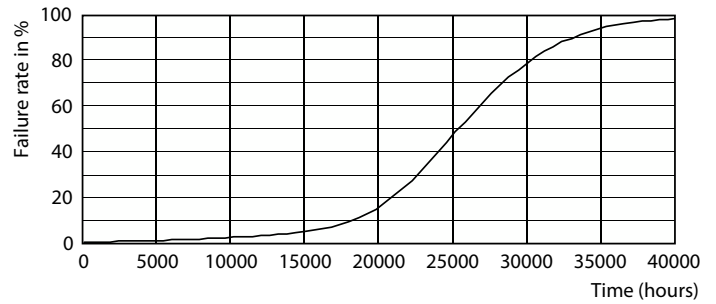

PAR30/PAR20 LED

Lifetime

Lumen Maintenance Diagram - LEDspot 70W PAR30S 827 100-277V 25D ND

Life Expectancy Diagram - LEDspot 70W PAR30S 827 100-277V 25D ND