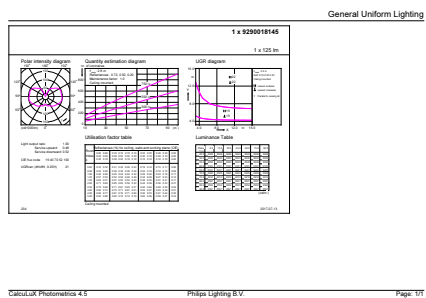

Master Value Decorative LED candles and lusters

Mechanical and Housing	
Bulb Shape	B35 [B 35mm]
Approval and Application	
Energy Consumption kWh/1000 h	3 kWh
Product Data	
Order product name	CLA LEDCandle ND 2.3-14W B35 E14 SP GOLD
Full product name	CLA LEDCandle ND 2.3-14W B35 E14 SP GOLD

Full product code	871869676749800
Order code	929001814502
Material Nr. (12NC)	929001814502
Numerator - Quantity Per Pack	1
EAN/UPC - Product/Case	8718696767498
Numerator - Packs per outer box	10
EAN/UPC - Case	8718696767504

Dimensional drawing

Product	D	C
CLA LEDCandle ND 2.3-14W B35 E14 SP GOLD	35 mm	99 mm

Photometric data

General uniform lighting - CLA LEDCandle ND 2.3-14W B35 E14 SP GOLD