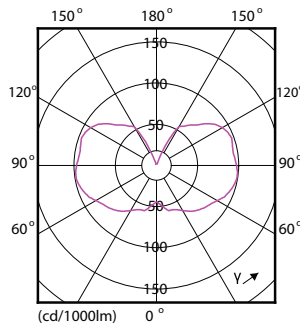

## Dimensional drawing

Product	D	C
CLA LEDCandle ND 2.3-14W B35 E14 SP GOLD	35 mm	99 mm

## Photometric data

Spectral Power Distribution Colour - CLA LEDCandle ND 2.3-14W B35 E14 SP GOLD

General uniform lighting - CLA LEDCandle ND 2.3-14W B35 E14 SP GOLD

Light Distribution Diagram - CLA LEDCandle ND 2.3-14W B35 E14 SP GOLD