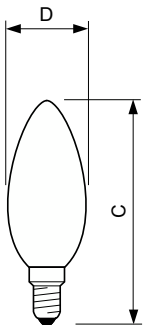

# Master Value Decorative LED candles and lusters

Mechanical and Housing	
Bulb Shape	B35 [B 35mm]
Approval and Application	
Energy Consumption kWh/1000 h	3 kWh
Product Data	
Order product name	CLA LEDCandle ND 2.3-14W B35 E14 SP GOLD
Full product name	CLA LEDCandle ND 2.3-14W B35 E14 SP GOLD

## Dimensional drawing

Product	D	C
CLA LEDCandle ND 2.3-14W B35 E14 SP GOLD	35 mm	99 mm