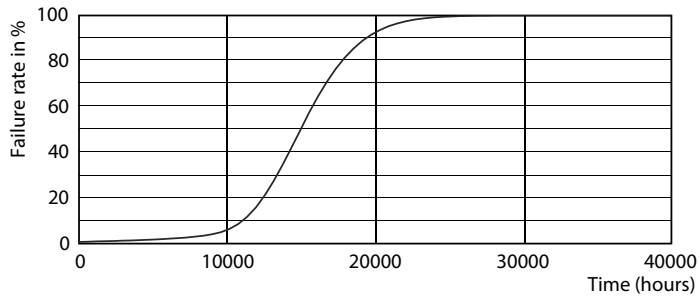

Master Value Decorative LED candles and lusters

Lifetime

Life Expectancy Diagram - CLA LEDCandle ND 2.3-14W B35 E14 SP GOLD

Lumen Maintenance Diagram - CLA LEDCandle ND 2.3-14W B35 E14 SP GOLD