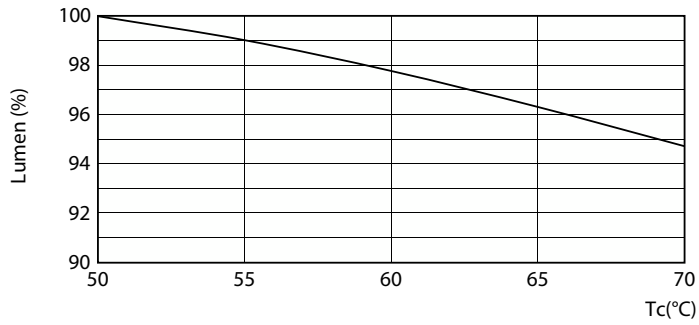

InstantFit (UL Type-A) T5

Lifetime

Lumen Maintenance Diagram - 14T5HE/46-840/IF21/G/DIM 10/1