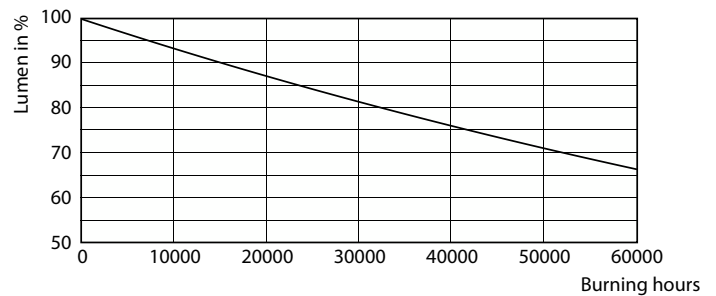

### Product data

General Information		Color rendering index (CRI)		82
Cap-Base	G5	LLMF At End Of Nominal Lifetime (Nom)		70 %
Nominal lifetime	50,000 hour(s)	Operating and Electrical		
Switching Cycle	50,000	Line Frequency	40000-110000 Hz	
Lighting Technology	LED	Input Frequency	40000-110000 Hz	
EU RoHS compliant	Yes	Power Consumption	14 W	
Light Technical		Lamp Current (Max)	350 mA	
Color Code	840 [CCT of 4000K]	Lamp Current (Min)	150 mA	
Beam Angle (Nom)	200 degree(s)	Wattage Equivalent	28 W	
Luminous Flux	2,100 lm	Starting Time (Nom)	0.5 s	
Color Designation	Cool White (CW)	Warm-up time to 60% light	0.5 s	
Correlated Color Temperature (Nom)	4000 K	Power Factor (Fraction)	0.9	
Luminous Efficacy (rated) (Nom)	150.00 lm/W	Voltage (Nom)	70-105 V	
Color Consistency	<6			

## Lifetime

Life Expectancy Diagram - 14T5HE/46-840/IF21/G/DIM 10/1

Life Expectancy Diagram - 14T5HE/46-840/IF21/G/DIM 10/1

Life Expectancy Diagram - 14T5HE/46-840/IF21/G/DIM 10/1

Lumen Maintenance Diagram - 14T5HE/46-840/IF21/G/DIM 10/1