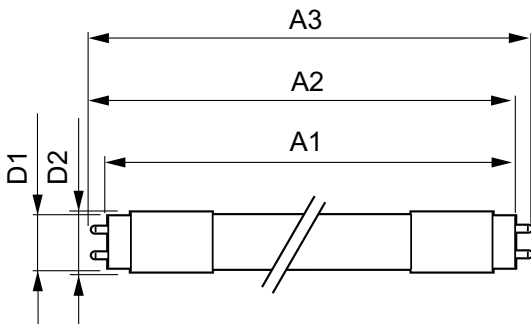

InstantFit (UL Type-A) T5

UL Type	UL Type A
Temperature	
Ambient temperature range	-4 °F to 113 °F
T-Case Maximum (Nom)	158 °F
Controls and Dimming	
Dimmable	Yes
Mechanical and Housing	
Bulb Finish	Frosted
Bulb Material	Glass
Product Length	47-1/4 inch
Bulb Shape	T5
Approval and Application	
Energy Saving Product	Yes
Approval Marks	UL certificate RoHS compliance DLC compliance

Energy Consumption kWh/1000 h	- kWh
Energy Certifications	DLC Standard
Application Conditions	
can it be used in closed luminaires	Yes
Product Data	
Order product name	14T5HE/46-840/IF21/G/DIM 10/1
Full product name	14T5HE/46-840/IF21/G/DIM 10/1
Order code	476515
Material Nr. (12NC)	929001824104
Numerator - Quantity Per Pack	1
EAN/UPC - Product/Case	046677476519
Numerator - Packs per outer box	10
EAN/UPC - Case	50046677476514

Dimensional drawing

Product	D1	D2	A1	A2	A3
14T5HE/46-840/IF21/G/DIM 10/1	5/8 inch	3/4 inch	45-3/16 inch	45-1/2 inch	45-3/4 inch