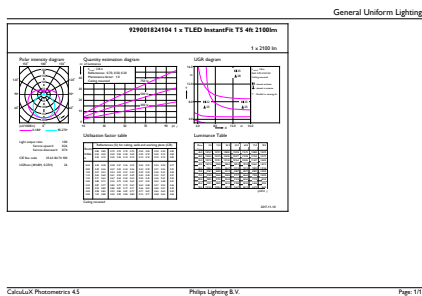

Photometric data

General uniform lighting - 14T5HE/46-840/IF21/G/DIM 10/1