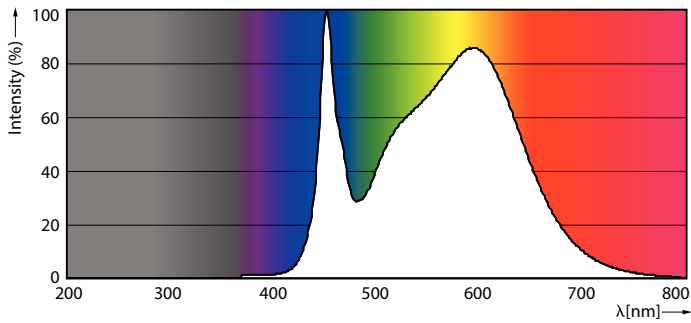

InstantFit (UL Type-A) T5

Photometric data

Spectral Power Distribution Colour - 14T5HE/46-840/IF21/G/DIM 10/1