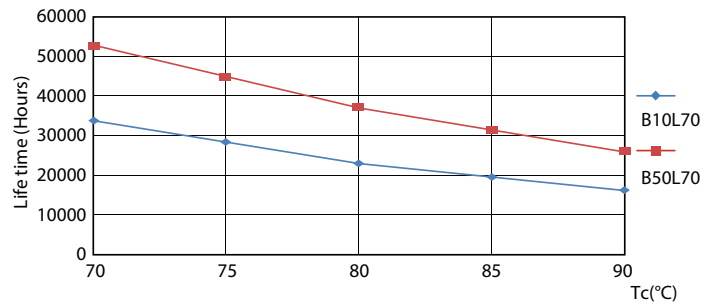

Life Expectancy Diagram - 14T5HE/46-840/IF21/G/DIM 10/1