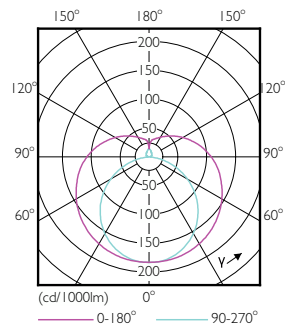

Photometric data

Light Distribution Diagram - 14T5HE/46-840/IF21/G/DIM 10/1