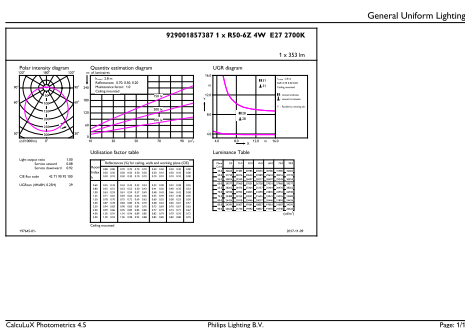

Spectral Power Distribution Colour - LED Spot 4W E14 2700K 230V R50 RCA

Accent Lighting Spots - LED Spot 4W E14 2700K 230V R50 RCA

Light Distribution Diagram - LED Spot 4W E14 2700K 230V R50 RCA

Essential LED