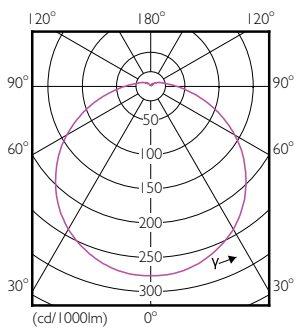

Spectral Power Distribution Colour - LED Spot 4W E14 2700K 230V R50 RCA

Accent Lighting Spots - LED Spot 4W E14 2700K 230V R50 RCA

Light Distribution Diagram - LED Spot 4W E14 2700K 230V R50 RCA

Essential LED