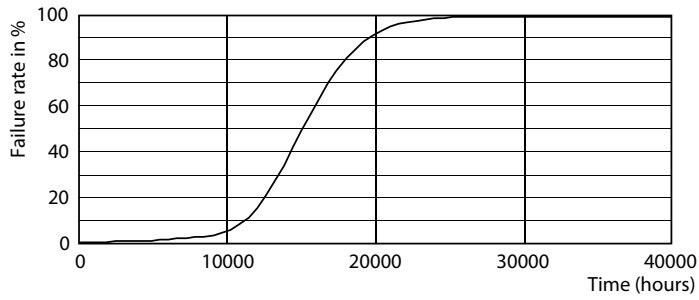

Essential LED

Срок службы

Life Expectancy Diagram - LED Spot 4W E14 2700K 230V R50 RCA

Lumen Maintenance Diagram - LED Spot 4W E14 2700K 230V R50 RCA