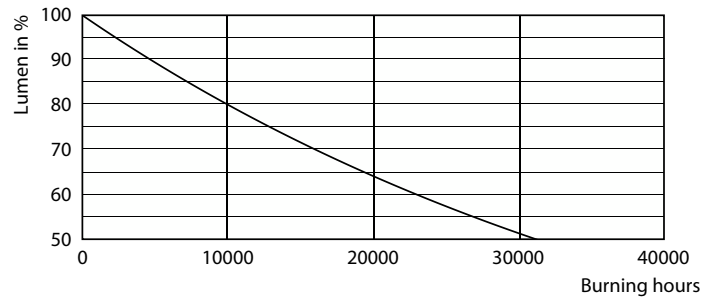

Essential LED

Срок службы

Life Expectancy Diagram - LED Spot 4W E14 2700K 230V R50 RCA

Lumen Maintenance Diagram - LED Spot 4W E14 2700K 230V R50 RCA