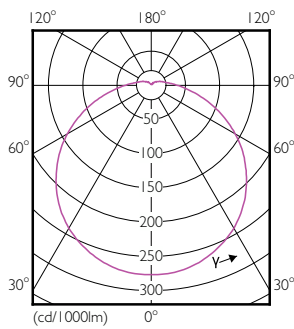

Product data

General Information		Wattage Equivalent	
Cap-Base	E14 [E14]		50 W
Nominal lifetime	15,000 hour(s)	Starting Time (Nom)	0.5 s
Switching Cycle	50,000	Warm-up time to 60% light	0.5 s
Lighting Technology	LED	Power Factor (Fraction)	0.4
EU RoHS compliant	Yes	Voltage (Nom)	220-240 V
Light Technical		Temperature	
Color Code	840 [CCT of 4000K]	T-Case Maximum (Nom)	65 °C
Beam Angle (Nom)	120 degree(s)	Controls and Dimming	
Luminous Flux	400 lm	Dimmable	No
Color Designation	Cool White (CW)	Mechanical and Housing	
Correlated Color Temperature (Nom)	4000 K	Bulb Shape	R50 [R 50mm]
Luminous Efficacy (rated) (Nom)	100.00 lm/W	Approval and Application	
Color Consistency	<6	Suitable For Accent Lighting	No
Color rendering index (CRI)	80	Energy Consumption kWh/1000 h	4 kWh
LLMF At End Of Nominal Lifetime (Nom)	70 %	Product Data	
Operating and Electrical		Order product name	LED Spot 4W E14 4000K 230V R50 RCA
Line Frequency	50 to 60 Hz	Full product name	LED Spot 4W E14 4000K 230V R50 RCA
Input Frequency	50 to 60 Hz	Full product code	871869679793800
Power Consumption	4 W		
Lamp Current (Nom)	35 mA		

Dimensional drawing

Product	D	C
LED Spot 4W E14 4000K 230V R50 RCA	50 mm	86 mm

Photometric data

Calculux Photometrics 4.5 Philips Lighting B.V. Page: 1/1

Spectral Power Distribution Colour - LED Spot 4W E14 4000K 230V R50 RCA

Accent Lighting Spots - LED Spot 4W E14 4000K 230V R50 RCA

Light Distribution Diagram - LED Spot 4W E14 4000K 230V R50 RCA

Essential LED

Lifetime

Life Expectancy Diagram - LED Spot 4W E14 4000K 230V R50 RCA