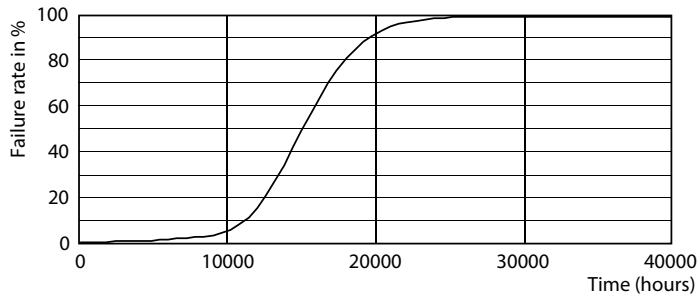

Essential LED

Lifetime

Life Expectancy Diagram - LED Spot 4W E14 4000K 230V R50 RCA

Lumen Maintenance Diagram - LED Spot 4W E14 4000K 230V R50 RCA