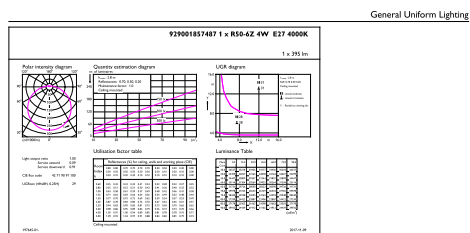

Product data

General Information		Wattage Equivalent	
Cap-Base	E14 [E14]		50 W
Nominal lifetime	15,000 hour(s)	Starting Time (Nom)	0.5 s
Switching Cycle	50,000	Warm-up time to 60% light	0.5 s
Lighting Technology	LED	Power Factor (Fraction)	0.4
EU RoHS compliant	Yes	Voltage (Nom)	220-240 V
Light Technical		Temperature	
Color Code	840 [CCT of 4000K]	T-Case Maximum (Nom)	65 °C
Beam Angle (Nom)	120 degree(s)	Controls and Dimming	
Luminous Flux	400 lm	Dimmable	No
Color Designation	Cool White (CW)	Mechanical and Housing	
Correlated Color Temperature (Nom)	4000 K	Bulb Shape	R50 [R 50mm]
Luminous Efficacy (rated) (Nom)	100.00 lm/W	Approval and Application	
Color Consistency	<6	Suitable For Accent Lighting	No
Color rendering index (CRI)	80	Energy Consumption kWh/1000 h	4 kWh
LLMF At End Of Nominal Lifetime (Nom)	70 %	Product Data	
Operating and Electrical		Order product name	LED Spot 4W E14 4000K 230V R50 RCA
Line Frequency	50 to 60 Hz	Full product name	LED Spot 4W E14 4000K 230V R50 RCA
Input Frequency	50 to 60 Hz	Full product code	871869679793800
Power Consumption	4 W		
Lamp Current (Nom)	35 mA		

Dimensional drawing

Product	D	C
LED Spot 4W E14 4000K 230V R50 RCA	50 mm	86 mm

Photometric data

Calculux Photometrics 4.5 Philips Lighting B.V. Page: 1/1

Spectral Power Distribution Colour - LED Spot 4W E14 4000K 230V R50 RCA