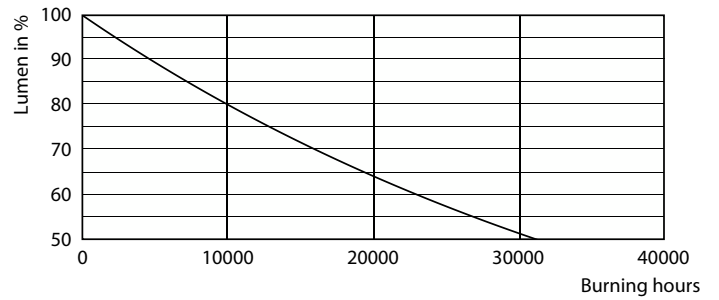

Essential LED

Lifetime

Life Expectancy Diagram - LED Spot 4W E14 4000K 230V R50 RCA

Lumen Maintenance Diagram - LED Spot 4W E14 4000K 230V R50 RCA