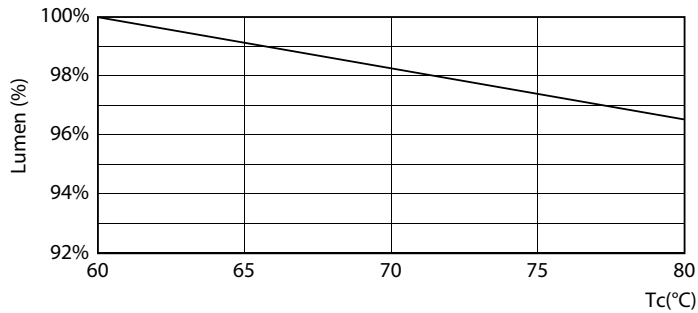

Élettartam

Lumen Maintenance Diagram - CorePro LEDtube 1200mm HO 18W 865 T8