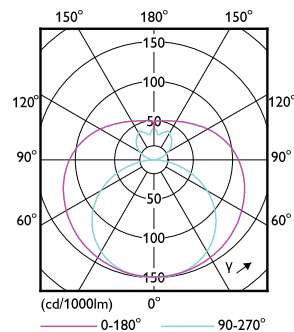

General uniform lighting - CorePro LEDtube 1200mm HO 18W 865 T8

Light Distribution Diagram - CorePro LEDtube 1200mm HO 18W 865 T8