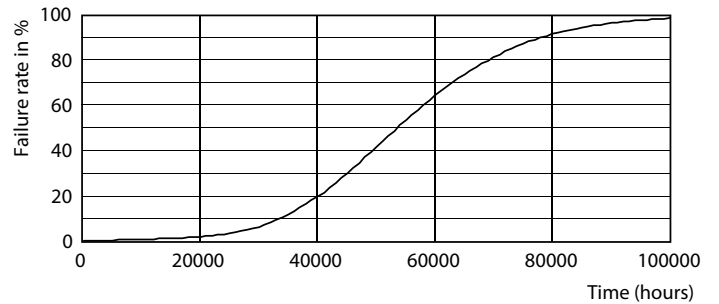

Life Expectancy Diagram - CorePro LEDtube 1200mm HO 18W 865 T8