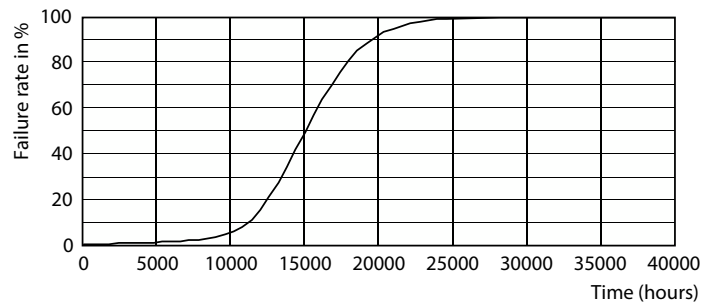

Lumen Maintenance Diagram - CLA LEDBulb D 12-100W A67 E27 827 CL

Life Expectancy Diagram - CLA LEDBulb D 12-100W A67 E27 827 CL