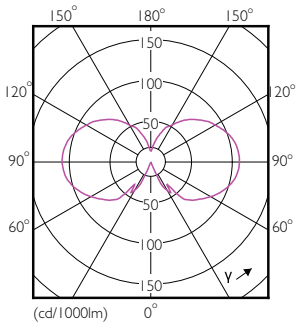

Klasszikus izzószálas LED-égők

Fotometriai adatok

Light Distribution Diagram - CLA LEDBulb D 12-100W A67 E27 827 CL

Élettartam