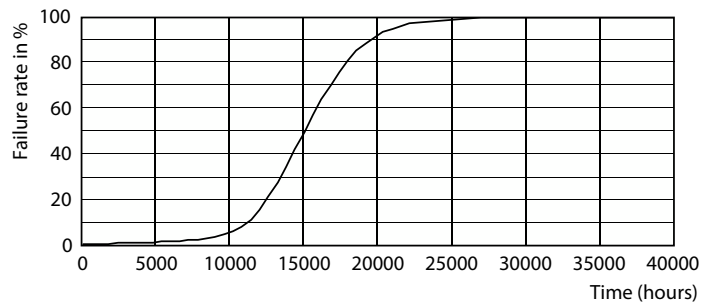

Klasszikus izzószálas LED-égők

Élettartam

Lumen Maintenance Diagram - CLA LEDBulb ND 8-75W E27 827 A60 CL

Life Expectancy Diagram - CLA LEDBulb ND 8-75W E27 827 A60 CL