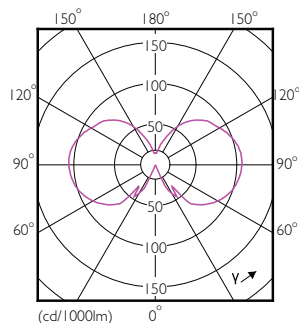

Spectral Power Distribution Colour - CLA LEDBulb ND 8-75W E27 827 A60 CL

General uniform lighting - CLA LEDBulb ND 8-75W E27 827 A60 CL