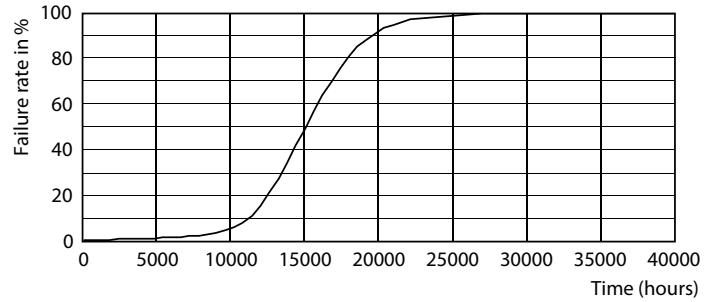

Klasszikus izzószálas LED-égők

Élettartam

Lumen Maintenance Diagram - CLA LEDBulb ND 11-100W E27 827 A67 CL

Life Expectancy Diagram - CLA LEDBulb ND 11-100W E27 827 A67 CL