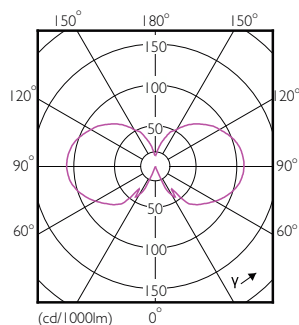

Méretezett rajza

Product	D	C
CLA LEDBulb ND 11-100W E27 827 A67 CL	70 mm	124 mm

Fotometriai adatok

Spectral Power Distribution Colour - CLA LEDBulb ND 11-100W E27 827 A67 CL

Light Distribution Diagram - CLA LEDBulb ND 11-100W E27 827 A67 CL