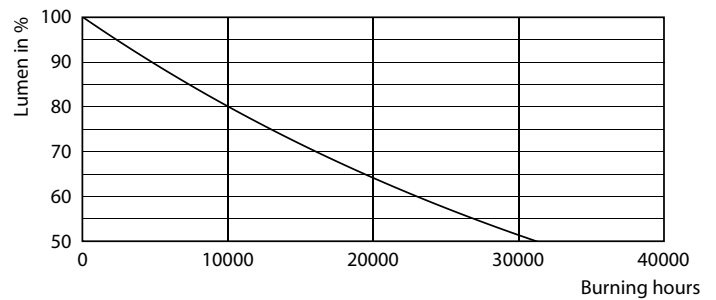

Lumen Maintenance Diagram - CorePro LEDCandleND4.3-40W E14 827B35CLG