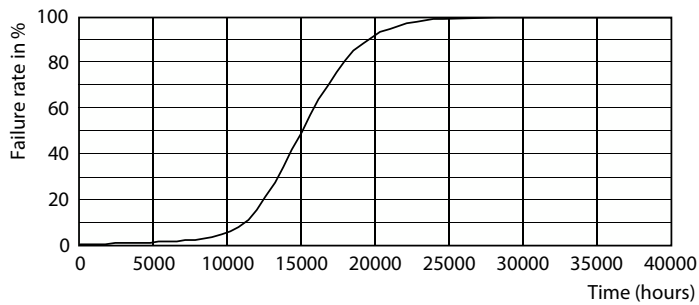

Klasszikus izzószálas LED-égők

Fotometriai adatok

Light Distribution Diagram - CLA LEDBulb ND 4.3-40W E27 827 A60 CL

Élettartam

Life Expectancy Diagram - CLA LEDBulb ND 4.3-40W E27 827 A60 CL

Lumen Maintenance Diagram - CLA LEDBulb ND 4.3-40W E27 827 A60 CL