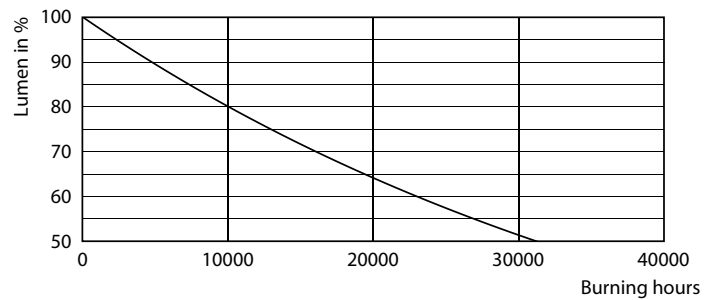

Klasszikus izzószálas LED-égők

Fotometriai adatok

Light Distribution Diagram - CLA LEDBulb ND 4.3-40W E27 827 A60 CL

Élettartam

Life Expectancy Diagram - CLA LEDBulb ND 4.3-40W E27 827 A60 CL

Lumen Maintenance Diagram - CLA LEDBulb ND 4.3-40W E27 827 A60 CL