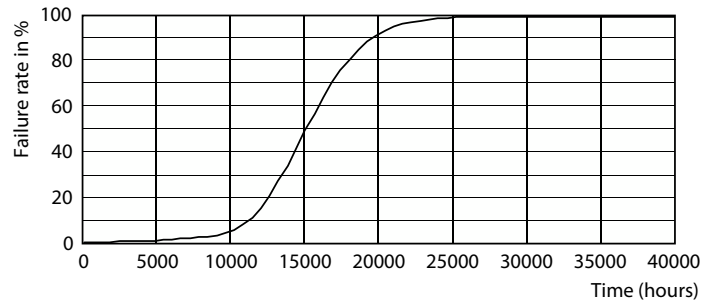

Life Expectancy Diagram - CoreProLEDspot ND 4-60W R80 E27 827 36D