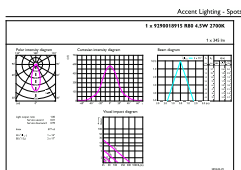

Fotometriai adatok

Accent Lighting Spots - CoreProLEDspot ND 4-60W R80 E27 827 36D

Spectral Power Distribution Colour - CoreProLEDspot ND 4-60W R80 E27 827 36D