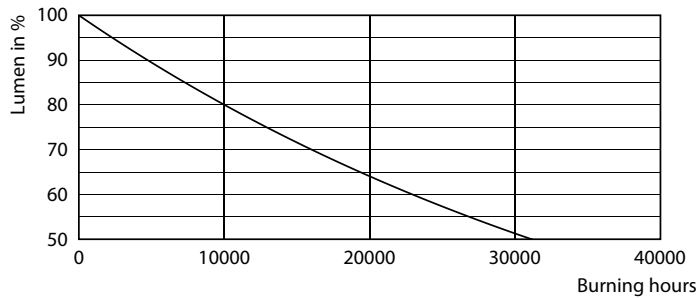

Élettartam

Lumen Maintenance Diagram - CoreProLEDspot ND 4-60W R80 E27 827 36D