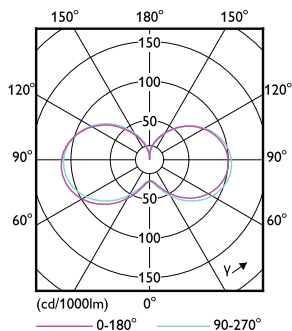

TrueForce Core LED Public (városi/közúti – HPL/SON)

Fotometriai adatok

Light Distribution Diagram - TForce Core LED PT 50-42W E27 830 FR

Élettartam