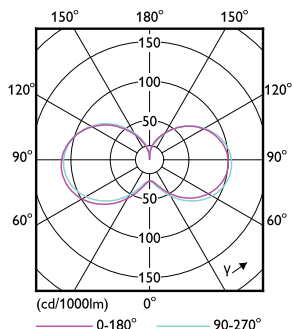

TrueForce Core LED Public (városi/közúti – HPL/SON)

Fotometriai adatok

Light Distribution Diagram - TForce Core LED PT 50-42W E27 840 FR

Élettartam